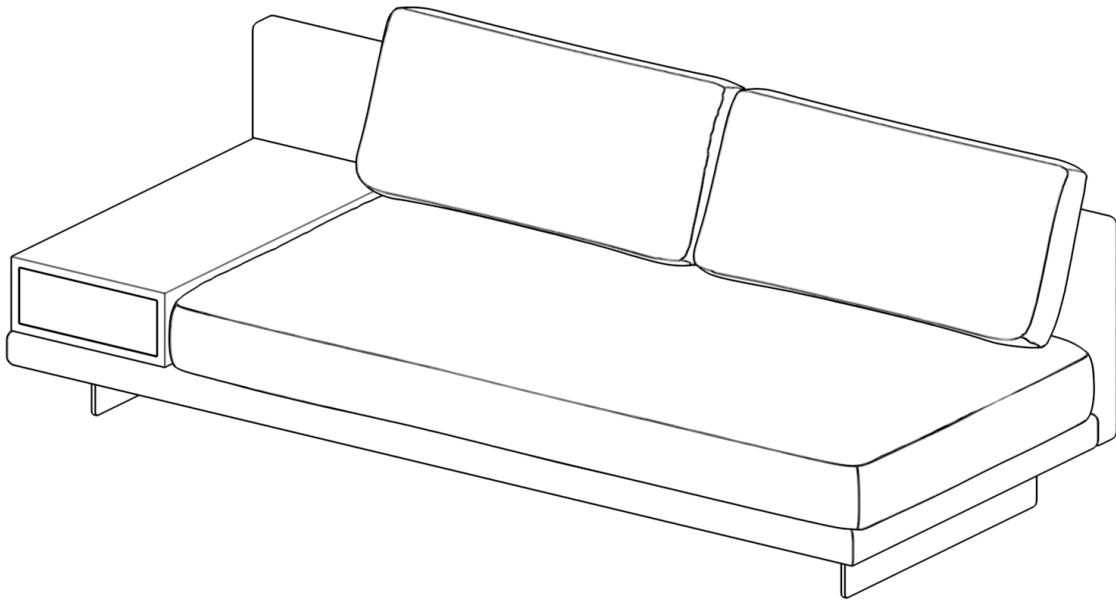

ROVECONCEPTS

Refined Luxury Living

DRESDEN ARMLESS SOFA ASSEMBLY INSTRUCTIONS

HARDWARE

A

x1
M5

B

x8
M8*25

C

x8
Ø17* Ø10*2

D

x2
M6*120

E

x2
Ø13* Ø6*1

F

x1
M4

G

x1
Support Leg

STEP 1

STEP 2

ROVECONCEPTS

Refined Luxury Living

DRESDEN LEFT/RIGHT ARM SOFA ASSEMBLY INSTRUCTIONS

HARDWARE