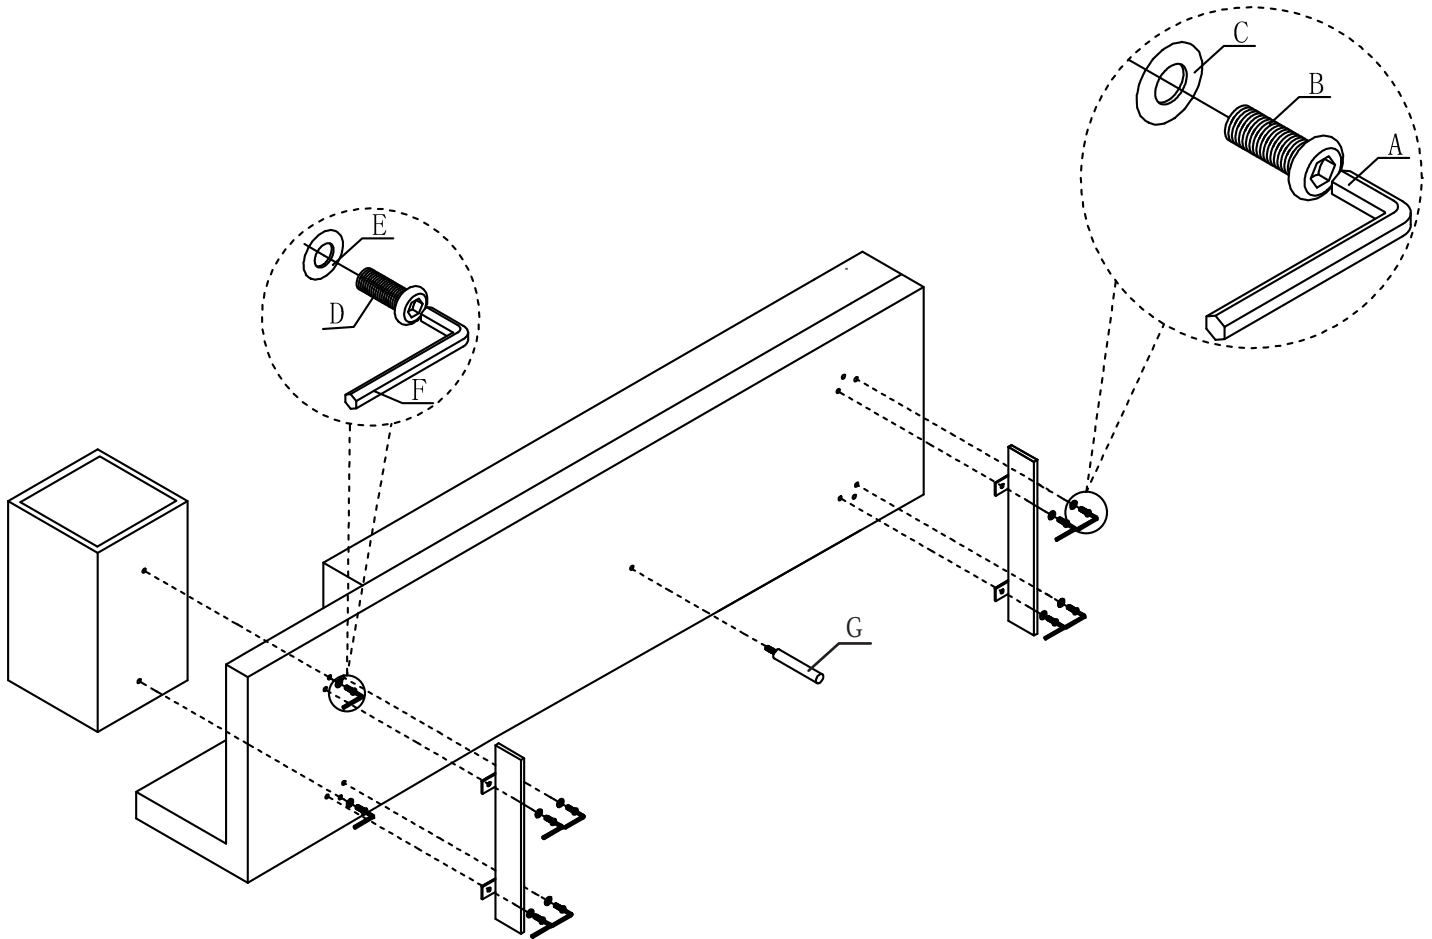

C

x8
Ø17* Ø10*2

D

x2
M6*120

E

x2
Ø13* Ø6*1

F

x1
M4

G

x1
Support Leg

STEP 1

STEP 2

ROVECONCEPTS

Refined Luxury Living

DRESDEN LEFT/RIGHT ARM SOFA ASSEMBLY INSTRUCTIONS

HARDWARE

**A**x1
M5**B**x8
M8*25**C**x8
Ø17* Ø10*2**D**x1
Support Leg

STEP 1

STEP 2

ROVECONCEPTS

Refined Luxury Living

**DRESDEN LEFT/RIGHT CHAISE
WITH ARMREST
ASSEMBLY INSTRUCTIONS**

HARDWARE

A

x1
M5

B

x8
M8*25

C

x8
Ø17* Ø10*2

STEP 1

STEP 2