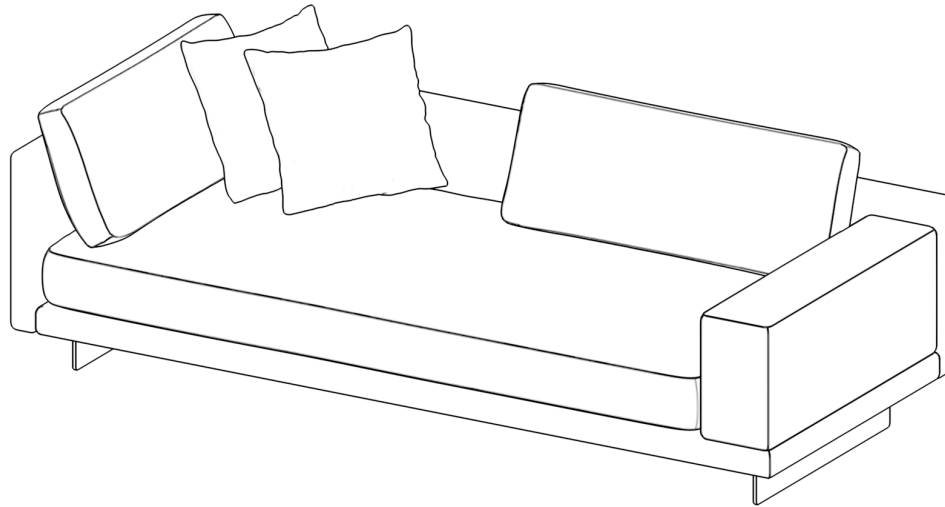

G

x1
Support Leg

STEP 1

STEP 2

ROVECONCEPTS

Refined Luxury Living

DRESDEN LEFT/RIGHT ARM SOFA ASSEMBLY INSTRUCTIONS

HARDWARE