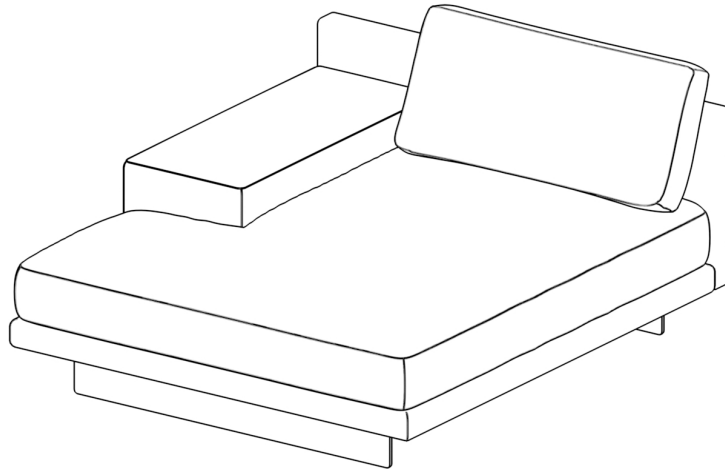

G

x1
Support Leg

STEP 1

STEP 2

ROVECONCEPTS

Refined Luxury Living

DRESDEN LEFT/RIGHT ARM SOFA ASSEMBLY INSTRUCTIONS

HARDWARE

**A**x1
M5**B**x8
M8*25**C**x8
Ø17* Ø10*2**D**x1
Support Leg

STEP 1

STEP 2

ROVECONCEPTS

Refined Luxury Living

**DRESDEN LEFT/RIGHT CHAISE
WITH ARMREST
ASSEMBLY INSTRUCTIONS**

HARDWARE

A

x1
M5

B

x8
M8*25

C

x8
Ø17* Ø10*2

STEP 1

STEP 2