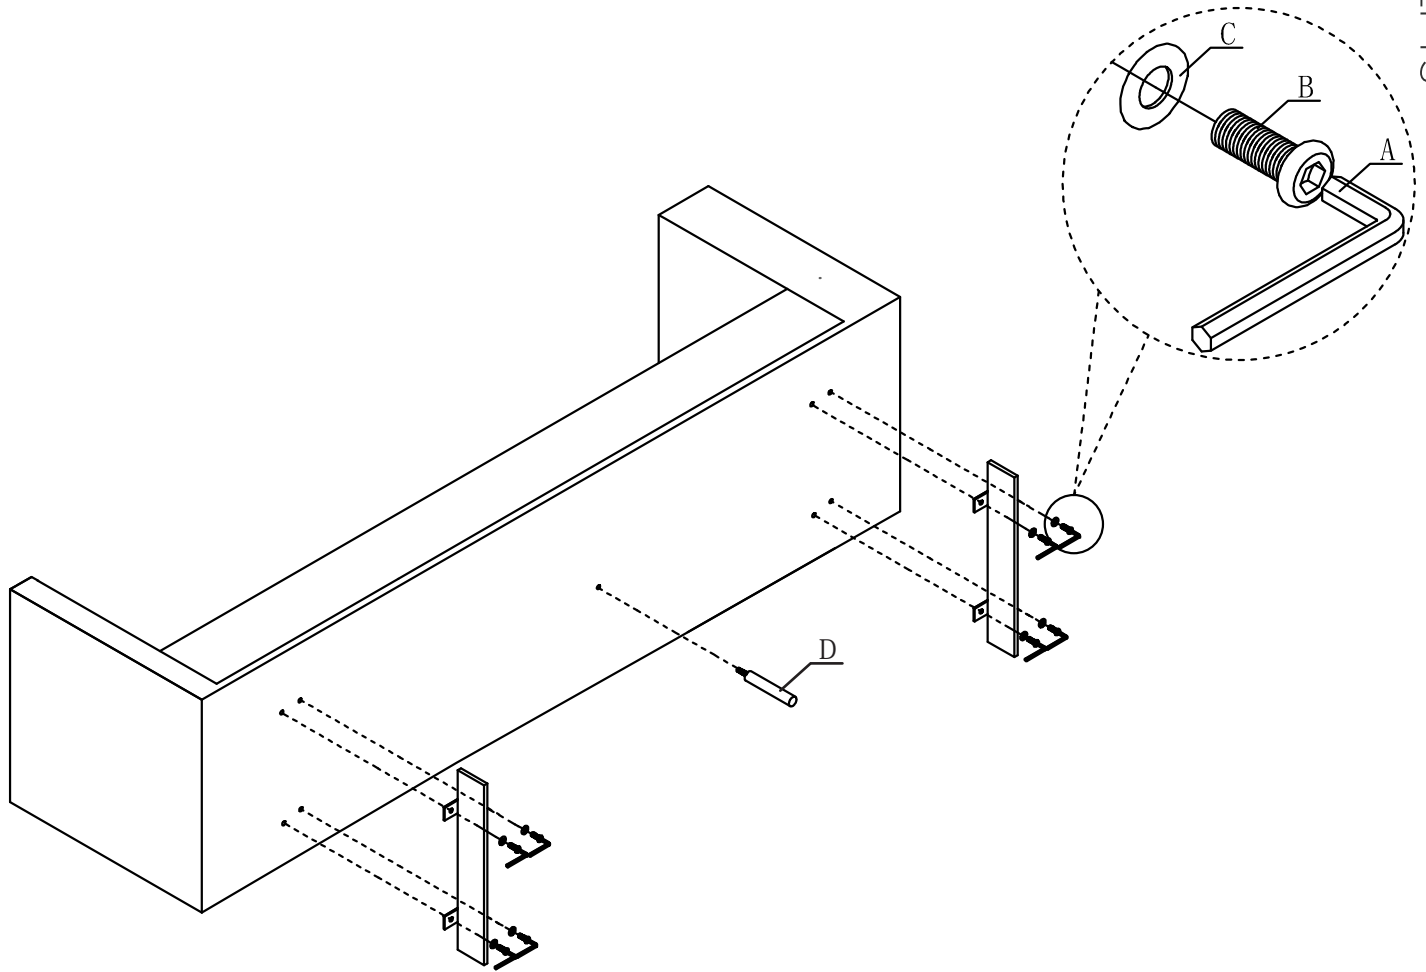

G

x1
Support Leg

STEP 1

STEP 2

ROVECONCEPTS

Refined Luxury Living

DRESDEN LEFT/RIGHT ARM SOFA ASSEMBLY INSTRUCTIONS

HARDWARE

**A**x1
M5**B**x8
M8*25**C**x8
Ø17* Ø10*2**D**x1
Support Leg

STEP 1

STEP 2

ROVECONCEPTS

Refined Luxury Living

**DRESDEN LEFT/RIGHT CHAISE
WITH ARMREST
ASSEMBLY INSTRUCTIONS**

HARDWARE

A

x1
M5

B

x8
M8*25

C

x8
Ø17* Ø10*2

STEP 1

STEP 2