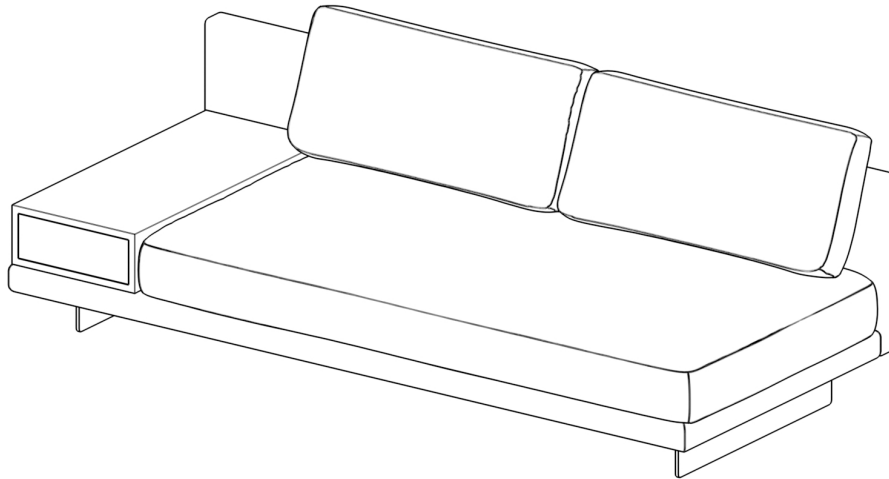

ROVECONCEPTS

Refined Luxury Living

DRESDEN ARMLESS SOFA ASSEMBLY INSTRUCTIONS

HARDWARE

A

x1
M5

B

x8
M8*25

G

x1
Support Leg

STEP 1

STEP 2

ROVECONCEPTS

Refined Luxury Living

DRESDEN LEFT/RIGHT ARM SOFA ASSEMBLY INSTRUCTIONS

HARDWARE