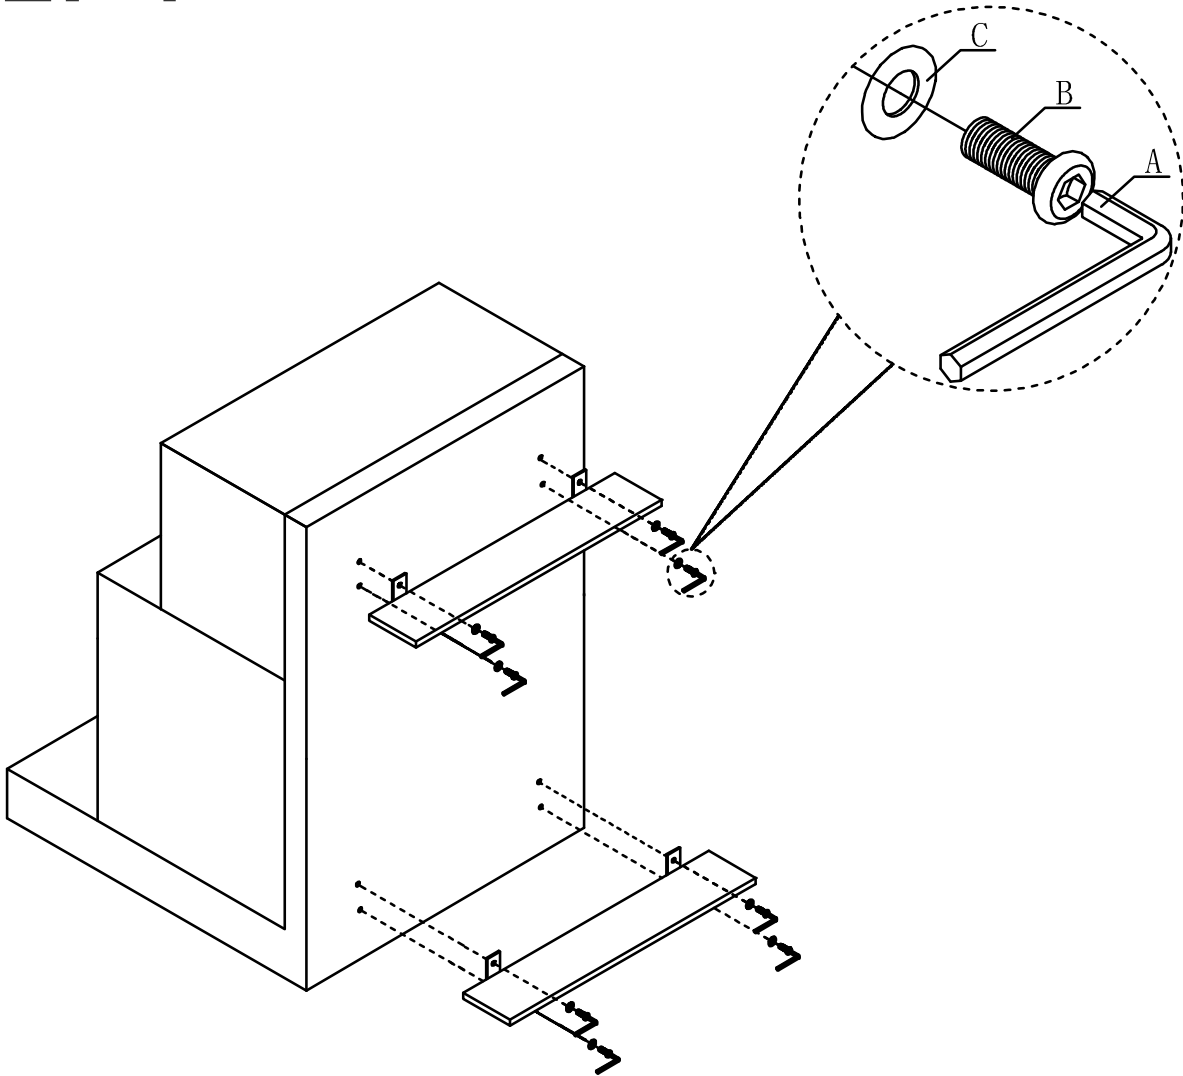

**A**x1
M5**B**x8
M8*25**C**x8
Ø17* Ø10*2**D**x1
Support Leg

STEP 1

STEP 2

ROVECONCEPTS

Refined Luxury Living

**DRESDEN LEFT/RIGHT CHAISE
WITH ARMREST
ASSEMBLY INSTRUCTIONS**

HARDWARE

A

x1
M5

B

x8
M8*25

C

x8
Ø17* Ø10*2

STEP 1

STEP 2