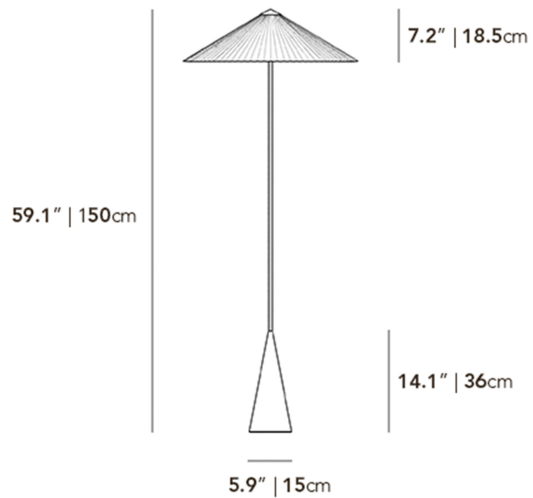

Rove Concepts

Kyoto Floor Lamp

The Kyoto Floor Lamp brings a warm, inviting glow to any space with its beautifully pleated natural linen shade. Balanced by a slender metal stem and a sculptural geometric base finished in Hojicha Patina, it combines refined texture with understated elegance. Designed to create a serene atmosphere, Kyoto makes a sophisticated statement in living rooms, bedrooms, and reading corners alike.

Details

- Natural linen lampshade
- Hojicha Patina metal base and stem
- E26 bulb socket
- 2700K color temperature
- Rubber anti-slip base pad
- 1.5m black cable with footswitch
- Type A/B plug - suitable for use in Canada and the USA
- Light assembly required
- Tested to meet UL/CSA safety standards

Dimensions

24.61 in x 24.61 in x 59.13 in (Width x Depth x Height)
All measurements are approximations.

Assembly Instructions
[Download](#)

24.6" | 62.5cm