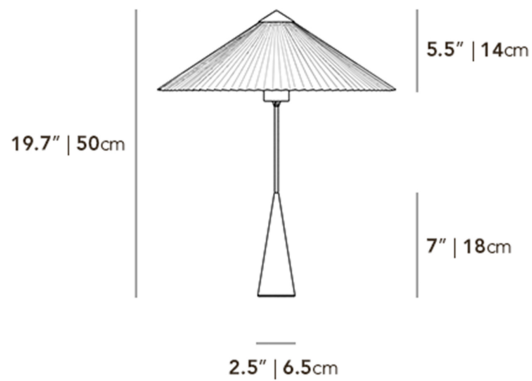

## Kyoto Table Lamp

The Kyoto Table Lamp brings a soft, calming glow to bedside tables, consoles, and reading nooks. A pleated natural linen shade casts warm, diffused light, while the slender stem and sculptural geometric base in Hojicha Patina create a balanced, understated silhouette. Rooted in simplicity and thoughtful proportion, Kyoto collection adds warmth and quiet character to any space.

### Details

- Natural linen lampshade
- Hojicha Patina metal base and stem
- E26 bulb socket
- 2700K color temperature
- Rubber anti-slip base pad
- Type A/B plug - suitable for use in Canada and the USA
- Tested to meet UL/CSA safety standards
- Light assembly required

### Dimensions

16.5 in x 16.5 in x 19.7 in (Width x Depth x Height)  
All measurements are approximations.

[Assembly Instructions](#)  
[Download](#)

16.5" | 42cm