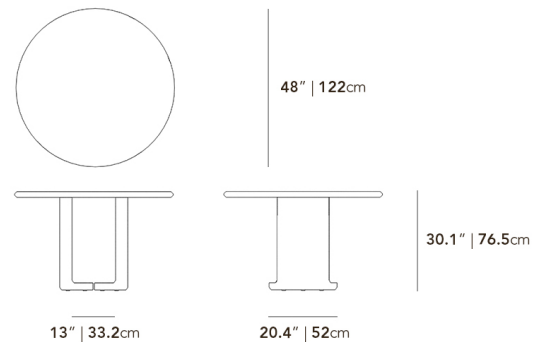

### Dimensions

48 in x 48 in x 30 in (Width x Depth x Height)  
All measurements are approximations.

### Assembly Instructions

[Download](#)

48"

63"