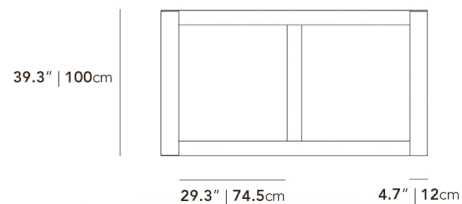

Heritage Dining Table 72"