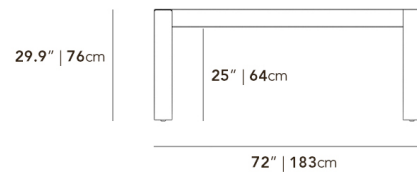

Heritage Dining Table 72"