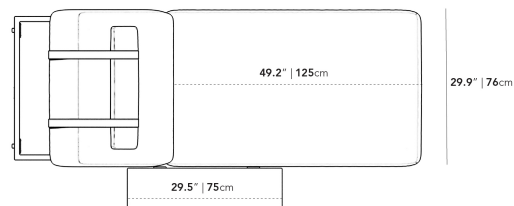

### Dimensions

77.6 in x 38.3 in x 12.6 in (Width x Depth x Height)  
All measurements are approximations.

### Assembly Instructions

[Download](#)

39.3" | 99.3cm

49.2" | 125cm

29.9" | 76cm

29.5" | 75cm

28.3" | 72cm

12.6" | 32cm

76" | 193cm