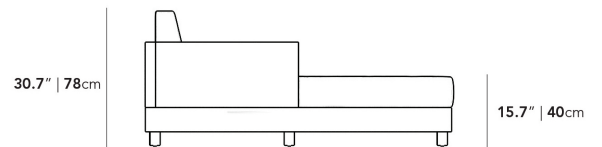

Details

- Available as a full sectional, two-seaters, and chaises
- Solid acacia wood frame
- Available in Palisade and Fresco finishes
- Minimal assembly required

Dimensions

116.5 in x 70.8 in x 30.7 in (Width x Depth x Height)

Seat Height: 15.7 in

Seat Depth: 68.5 in

All measurements are approximations.

116.5" | 296cm

40.5" | 103cm