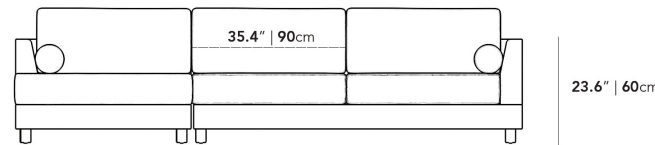

Details

- Available as a full sectional, two-seaters, and chaises
- Solid acacia wood frame
- Available in Palisade and Fresco finishes
- Minimal assembly required

Dimensions

116.5 in x 70.8 in x 30.7 in (Width x Depth x Height)

Seat Height: 15.7 in

Seat Depth: 68.5 in

All measurements are approximations.

116.5" | 296cm

40.5" | 103cm