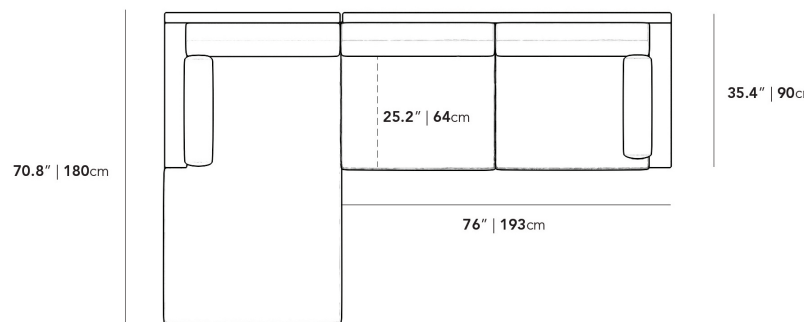

### Dimensions

116.5 in x 70.8 in x 30.7 in (Width x Depth x Height)

Seat Height: 15.7 in

Seat Depth: 68.5 in

All measurements are approximations.

116.5" | 296cm

40.5" | 103cm