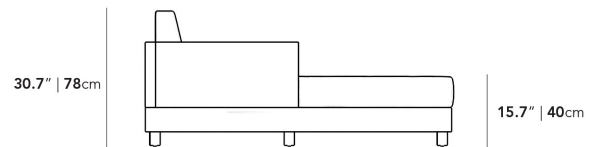

### Dimensions

116.5 in x 70.8 in x 30.7 in (Width x Depth x Height)

Seat Height: 15.7 in

Seat Depth: 68.5 in

All measurements are approximations.

116.5" | 296cm

40.5" | 103cm