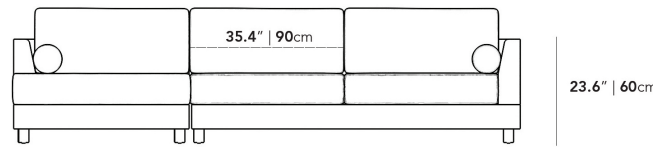

### Dimensions

116.5 in x 70.8 in x 30.7 in (Width x Depth x Height)

Seat Height: 15.7 in

Seat Depth: 68.5 in

All measurements are approximations.

116.5" | 296cm

40.5" | 103cm