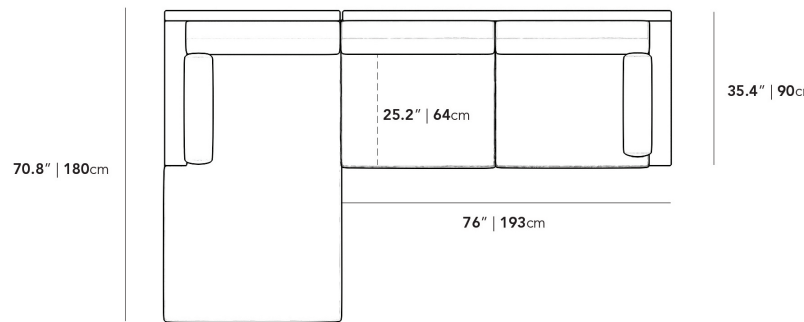

Details

- Available as a full sectional, two-seaters, and chaises
- Solid acacia wood frame
- Available in Palisade and Fresco finishes
- Minimal assembly required

Dimensions

116.5 in x 70.8 in x 30.7 in (Width x Depth x Height)

Seat Height: 15.7 in

Seat Depth: 68.5 in

All measurements are approximations.

116.5" | 296cm

30.7" | 78cm

15.7" | 40cm

70.8" | 180cm

76" | 193cm

35.4" | 90cm

40.5" | 103cm