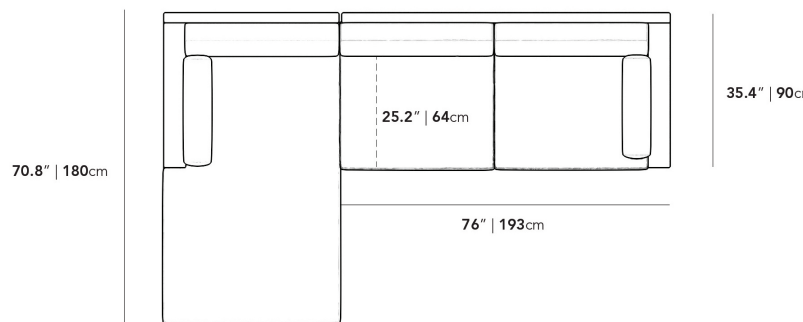

Details

- Available as a full sectional, two-seaters, and chaises
- Solid acacia wood frame
- Available in Palisade and Fresco finishes
- Minimal assembly required

Dimensions

116.5 in x 70.8 in x 30.7 in (Width x Depth x Height)

Seat Height: 15.7 in

Seat Depth: 68.5 in

All measurements are approximations.

116.5" | 296cm

40.5" | 103cm