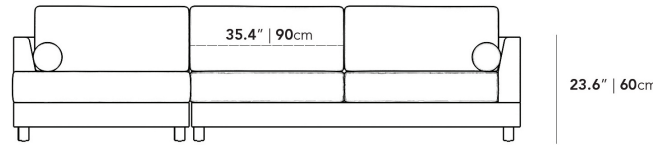

Details

- Available as a full sectional, two-seaters, and chaises
- Solid acacia wood frame
- Available in Palisade and Fresco finishes
- Minimal assembly required

Dimensions

116.5 in x 70.8 in x 30.7 in (Width x Depth x Height)

Seat Height: 15.7 in

Seat Depth: 68.5 in

All measurements are approximations.

116.5" | 296cm

30.7" | 78cm

15.7" | 40cm

70.8" | 180cm

76" | 193cm

35.4" | 90cm

40.5" | 103cm