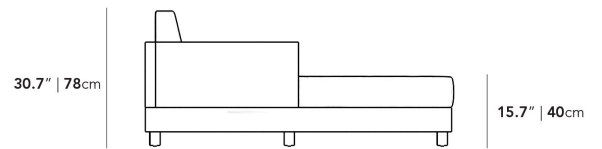

Details

- Available as a full sectional, two-seaters, and chaises
- Solid acacia wood frame
- Available in Palisade and Fresco finishes
- Minimal assembly required

Dimensions

116.5 in x 70.8 in x 30.7 in (Width x Depth x Height)

Seat Height: 15.7 in

Seat Depth: 68.5 in

All measurements are approximations.

116.5" | 296cm

30.7" | 78cm

15.7" | 40cm

70.8" | 180cm

76" | 193cm

35.4" | 90cm

40.5" | 103cm