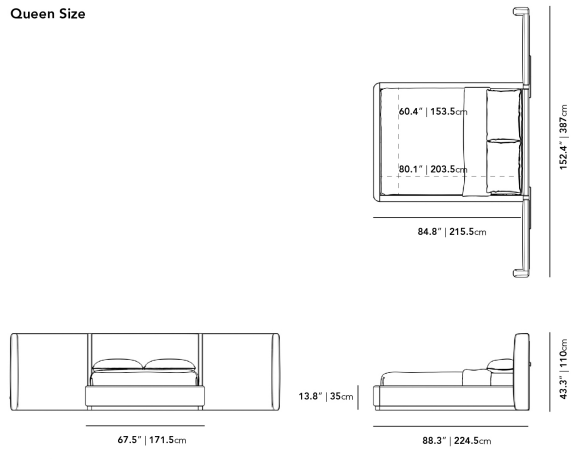

Details

- The elongated upholstered headboard with added grey oak veneer accent makes a striking statement.
- Engineered wood frame secured with metal brackets.
- European flexible slat system included.
- 3 preinstalled adjustable slat heights
- Accommodates most standard mattresses.
- Assembly required.

*Mattress in the images is 11" thick

Dimensions

152.4 in x 224.5 in x 43.3 in (Width x Depth x Height)
All measurements are approximations.

Queen Size

King Size