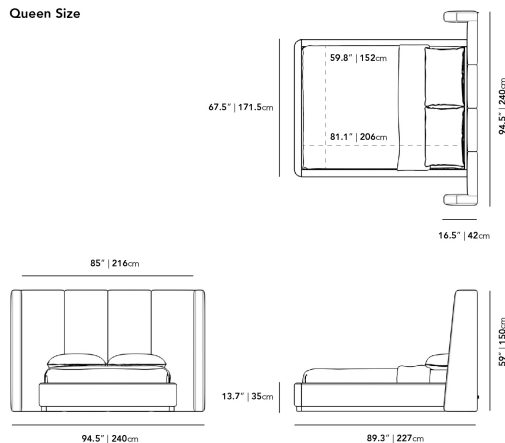

### Details

- Vertical tufted upholstered headboard with angular wings.
- Upholstered base with grey oak veneer accent.
- Engineered wood frame secured with metal brackets.
- European flexible slat system included.
- 3 preinstalled adjustable slat heights
- Accommodates most standard mattresses.
- ☞ Assembly required.

\*Mattress in the images is 11" thick

### Dimensions

94.5 in x 89.3 in x 59 in (Width x Depth x Height)  
All measurements are approximations.

#### King Size