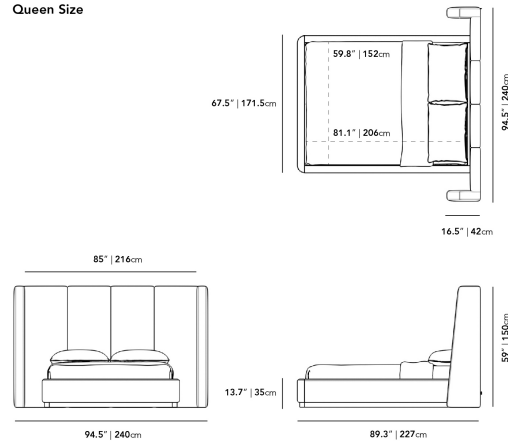

Details

- Vertical tufted upholstered headboard with angular wings.
- Upholstered base with grey oak veneer accent.
- Engineered wood frame secured with metal brackets.
- European flexible slat system included.
- 3 preinstalled adjustable slat heights
- Accommodates most standard mattresses.
- ☞ Assembly required.

*Mattress in the images is 11" thick

Dimensions

94.5 in x 89.3 in x 59 in (Width x Depth x Height)
All measurements are approximations.

Queen Size

King Size