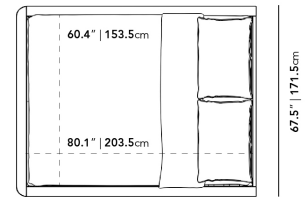

### Dimensions

83 in x 84.4 in x 13.8 in (Width x Depth x Height)  
All measurements are approximations.

### Queen Size

13.8" | 35cm

84.4" | 215.5cm

### King Size

83" | 211cm

13.8" | 35cm

84.4" | 215.5cm