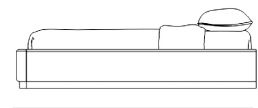

### Details

- The elongated upholstered headboard with added grey oak veneer accent makes a striking statement.
- Engineered wood frame secured with metal brackets.
- European flexible slat system included.
- Accommodates most standard mattresses.
- Assembly required.

### Dimensions

83 in x 84.4 in x 13.8 in (Width x Depth x Height)  
All measurements are approximations.

### Queen Size

13.8" | 35cm

84.4" | 215.5cm

### King Size

83" | 211cm

13.8" | 35cm

84.4" | 215.5cm