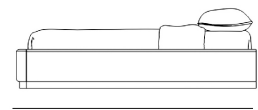

### Details

- The elongated upholstered headboard with added grey oak veneer accent makes a striking statement.
- Engineered wood frame secured with metal brackets.
- European flexible slat system included.
- Accommodates most standard mattresses.
- Assembly required.

### Dimensions

83 in x 84.4 in x 13.8 in (Width x Depth x Height)  
All measurements are approximations.

### Queen Size

13.8" | 35cm

84.4" | 215.5cm

### King Size

83" | 211cm

13.8" | 35cm

84.4" | 215.5cm