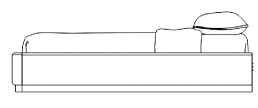

### Dimensions

83 in x 84.4 in x 13.8 in (Width x Depth x Height)  
All measurements are approximations.

### Queen Size

13.8" | 35cm

84.4" | 215.5cm

### King Size

83" | 211cm

13.8" | 35cm

84.4" | 215.5cm