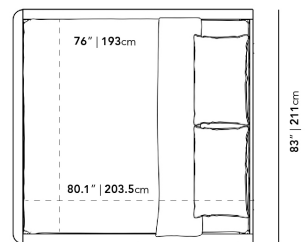

### Dimensions

83 in x 84.4 in x 13.8 in (Width x Depth x Height)  
All measurements are approximations.

### Queen Size

13.8" | 35cm

84.4" | 215.5cm

### King Size

83" | 211cm

13.8" | 35cm

84.4" | 215.5cm