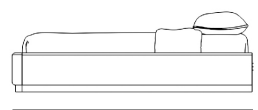

### Dimensions

83 in x 84.4 in x 13.8 in (Width x Depth x Height)  
All measurements are approximations.

### Queen Size

13.8" | 35cm

84.4" | 215.5cm

### King Size

83" | 211cm

13.8" | 35cm

84.4" | 215.5cm