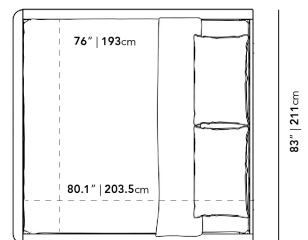

### Dimensions

83 in x 84.4 in x 13.8 in (Width x Depth x Height)  
All measurements are approximations.

### Queen Size

13.8" | 35cm

84.4" | 215.5cm

### King Size

83" | 211cm

13.8" | 35cm

84.4" | 215.5cm