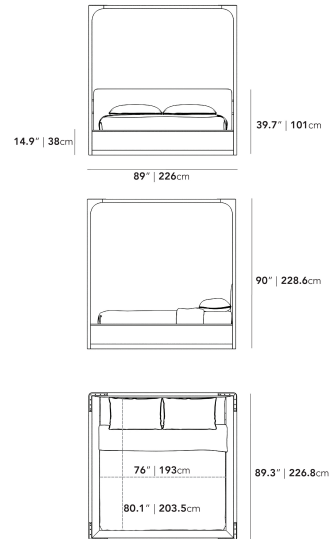

Details

- Grey Oak Veneer frame
- California Phase 2 Compliant MDF
- Standard quality framing is secured with strong metal brackets
- 3 preinstalled adjustable slat heights
- European flexible slat system included
- Headboard upholstered in plush velvet
- Champagne-colored brass connector on the headboard
- Approximately 3-inch mattress inset
- Assembly required

*Mattress in the images is 8" thick

Dimensions

72.8 in x 88.6 in x 90 in (Width x Depth x Height)
All measurements are approximations.

King Size

Queen Size