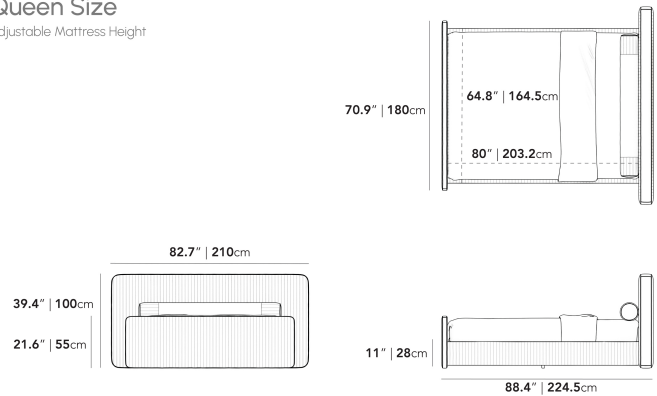

Assembly required

*The mattress shown in the images is 11" thick

Dimensions

98.6 in x 88.4 in x 39.4 in (Width x Depth x Height)
All measurements are approximations.

Queen Size

Adjustable Mattress Height

King Size

Adjustable Mattress Height