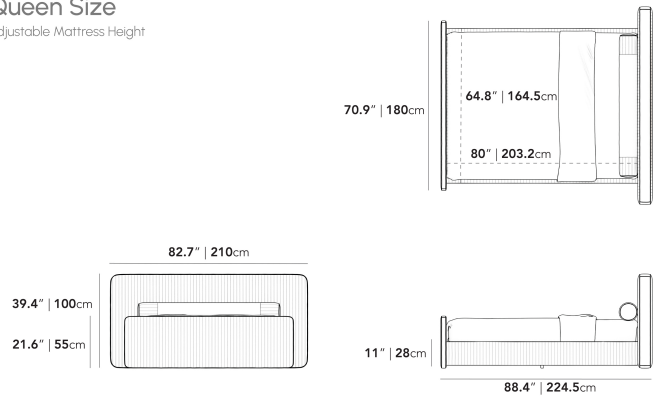

Assembly required

\*The mattress shown in the images is 11" thick

### Dimensions

98.6 in x 88.4 in x 39.4 in (Width x Depth x Height)  
All measurements are approximations.

### Queen Size

Adjustable Mattress Height

### King Size

Adjustable Mattress Height