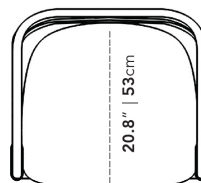

Dimensions

28.1 in x 23.2 in x 29.9 in (Width x Depth x Height)

Seat Height: 18.1 in

Seat Depth: 18.6 in

All measurements are approximations.

30" | 76cm

28" | 71.5cm

18.1" | 46cm

23.2" | 59cm

23.2" | 59cm