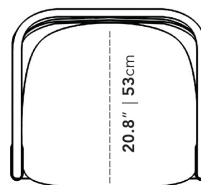

Dimensions

28.1 in x 23.2 in x 29.9 in (Width x Depth x Height)

Seat Height: 18.1 in

Seat Depth: 18.6 in

All measurements are approximations.

30" | 76cm

28" | 71.5cm

18.1" | 46cm

23.2" | 59cm

23.2" | 59cm