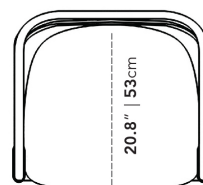

Dimensions

28.1 in x 23.2 in x 29.9 in (Width x Depth x Height)

Seat Height: 18.1 in

Seat Depth: 18.6 in

All measurements are approximations.

30" | 76cm

28" | 71.5cm

18.1" | 46cm

23.2" | 59cm

23.2" | 59cm