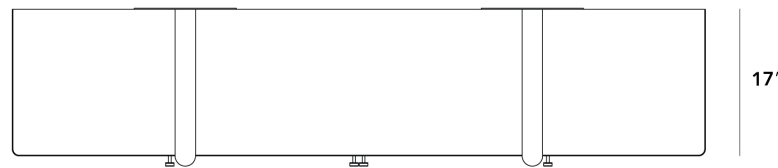

Details

- Available in grey oak veneer
- Includes two hidden cable cutouts in the back
- Made with California Phase 2 Compliant MDF
- Solid wood legs
- Travertine accent details
- Includes adjustable leg leveling glides
- Adjustable shelves
- Soft-close hinges
- No assembly required

Dimensions

80.1 in x 17 in x 26.2 in (Width x Depth x Height)
All measurements are approximations.

80" | 203.5cm

2.3" | 6cm

2.3" | 6cm

18" | 46cm