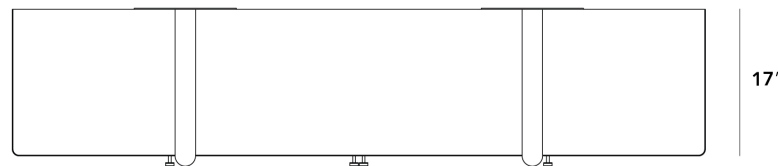

Details

- Available in grey oak veneer
- Includes two hidden cable cutouts in the back
- Made with California Phase 2 Compliant MDF
- Solid wood legs
- Travertine accent details
- Includes adjustable leg leveling glides
- Adjustable shelves
- Soft-close hinges
- No assembly required

Dimensions

80.1 in x 17 in x 26.2 in (Width x Depth x Height)
All measurements are approximations.

80" | 203.5cm

26"

17"

2.3" | 6cm

2.3" | 6cm

26" | 66.5cm