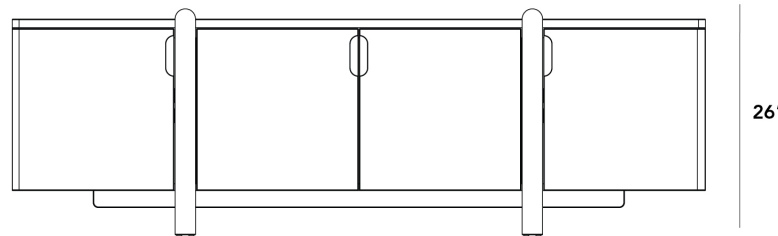

Rove Concepts

Cassia Entryway Console

Enrich your home with the Cassia Entryway Console, where form meets function in a perfect balance of modern design and elevated utility. Crafted with minimalist lines and smooth curves, the captivating silhouette exudes a sense of timeless luxury while adjustable shelves, hidden electrical ports, travertine pull handles and solid wood legs ensure a safe sanctuary for all your everyday essentials.

Details

- Available in grey oak veneer
- Includes two hidden cable cutouts in the back
- Made with California Phase 2 Compliant MDF
- Solid wood legs
- Travertine accent details
- Includes adjustable leg leveling glides
- Adjustable shelves
- Soft-close hinges
- No assembly required

Dimensions

80.1 in x 17 in x 26.2 in (Width x Depth x Height)
All measurements are approximations.

80" | 203.5cm

26"

17"

2.3" | 6cm

2.3" | 6cm

26" | 66.5cm

18" | 46cm