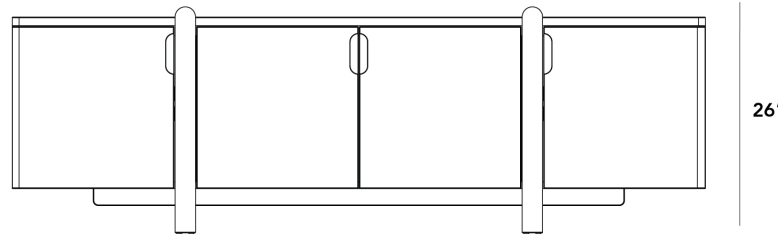

Rove Concepts

Cassia Entryway Console

Enrich your home with the Cassia Entryway Console, where form meets function in a perfect balance of modern design and elevated utility. Crafted with minimalist lines and smooth curves, the captivating silhouette exudes a sense of timeless luxury while adjustable shelves, hidden electrical ports, travertine pull handles and solid wood legs ensure a safe sanctuary for all your everyday essentials.

Details

- Available in grey oak veneer
- Includes two hidden cable cutouts in the back
- Made with California Phase 2 Compliant MDF
- Solid wood legs
- Travertine accent details
- Includes adjustable leg leveling glides
- Adjustable shelves
- Soft-close hinges
- No assembly required

Dimensions

80.1 in x 17 in x 26.2 in (Width x Depth x Height)
All measurements are approximations.

80" | 203.5cm

2.3" | 6cm

2.3" | 6cm

18" | 46cm