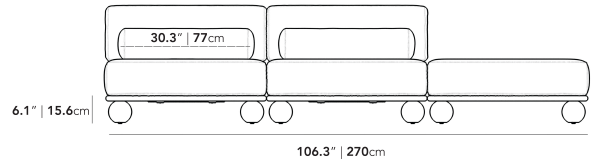

- Light assembly required
- Includes 2 armless pieces and 1 ottoman

### Dimensions

106.3 in x 32.4 in x 25.8 in (Width x Depth x Height)

Seat Height: 14 in

Seat Depth: 25 in

All measurements are approximations.

106.3" | 270cm