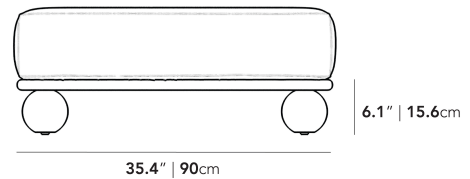

- Light assembly required

Dimensions

35.4 in x 29.5 in x 14 in (Width x Depth x Height)

Seat Height: 14 in

All measurements are approximations.

35.4" | 90cm

6.1" | 15.6cm

29.5" | 75cm

14" | 35.5cm