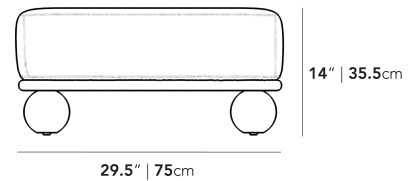

- Light assembly required

Dimensions

35.4 in x 29.5 in x 14 in (Width x Depth x Height)

Seat Height: 14 in

All measurements are approximations.

35.4" | 90cm

6.1" | 15.6cm

29.5" | 75cm

14" | 35.5cm