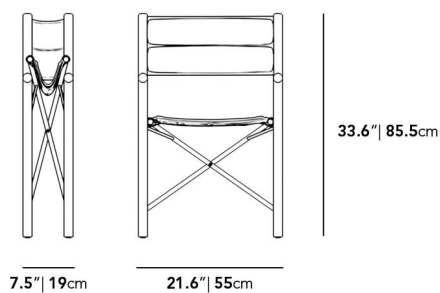

21.6 in x 22.4 in x 33.6 in (Width x Depth x Height)

Seat Height: 18.1 in

Seat Depth: 22.4 in

All measurements are approximations.

25" | 63.7cm

22.4" | 57cm

21.6" | 55cm