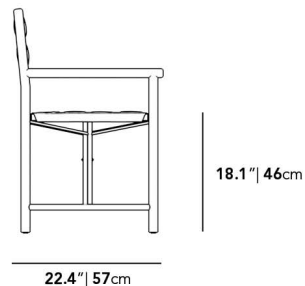

21.6 in x 22.4 in x 33.6 in (Width x Depth x Height)

Seat Height: 18.1 in

Seat Depth: 22.4 in

All measurements are approximations.

25" | 63.7cm

22.4" | 57cm

21.6" | 55cm