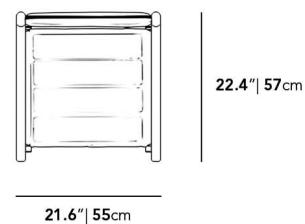

21.6 in x 22.4 in x 33.6 in (Width x Depth x Height)

Seat Height: 18.1 in

Seat Depth: 22.4 in

All measurements are approximations.

25" | 63.7cm

22.4" | 57cm

21.6" | 55cm