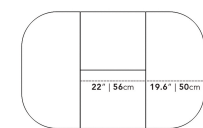

Rove Concepts

Aspen Dining Set

Designed to gather and welcome a feeling of abundance and sophistication, the Aspen Dining Set effortlessly elevates any dining area into a warm and inviting atmosphere. Its distinctive curved silhouette, intricate tambour detailing, and space-saving chairs seamlessly nestled within the table make the Aspen stand out in any space.

Details

- Washed natural oak veneer
- California Phase 2 Compliant MDF
- Rubber wood base
- Removable leaf
- Lock mechanism to secure the leaf in place
- Ash plywood dining chairs
- High-density foam cushioning
- Tambour detailing
- Black handle chair attachment
- This set includes 4 dining chairs, 1 table, and 1 leaf extension
- Seats up to 6 people around the dining table comfortably
- Plastic foot pads
- Assembly is required

Dimensions

39.3 in x 39.3 in x 29.5 in (Width x Depth x Height)
All measurements are approximations.

Assembly Instructions

[Download](#)

Aspen Dining Set - With Leaf