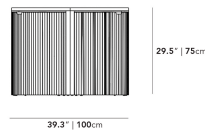

Assembly Instructions

[Download](#)

Aspen Dining Set - Without Leaf