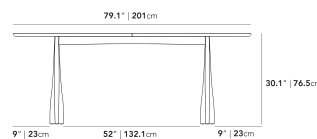

### Details

- Choice of walnut or washed natural oak veneer
- Beveled underside edge
- Removable leaf can be stored underneath the table
- Cage storage has felt pads to protect the leaf from scratching
- Secure lock mechanism to ensure the table stays intact when the leaf is not in use
- Assembly is required

### Dimensions

79.1 in x 41.3 in x 30.1 in (Width x Depth x Height)  
All measurements are approximations.

[Assembly Instructions](#)  
[Download](#)

Arco Dining Table - Without Leaf

Arco Dining Table - With Leaf