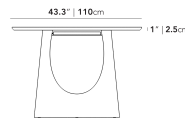

Details

- Choice of walnut or washed natural oak veneer
- Beveled underside edge
- Removable leaf can be stored underneath the table
- Cage storage has felt pads to protect the leaf from scratching
- Secure lock mechanism to ensure the table stays intact when the leaf is not in use
- Assembly is required

Dimensions

79.1 in x 41.3 in x 30.1 in (Width x Depth x Height)
All measurements are approximations.

[Assembly Instructions](#)
[Download](#)

Arco Dining Table - Without Leaf

Arco Dining Table - With Leaf