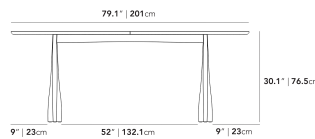

Details

- Choice of walnut or washed natural oak veneer
- Beveled underside edge
- Removable leaf can be stored underneath the table
- Cage storage has felt pads to protect the leaf from scratching
- Secure lock mechanism to ensure the table stays intact when the leaf is not in use
- Assembly is required

Dimensions

79.1 in x 41.3 in x 30.1 in (Width x Depth x Height)
All measurements are approximations.

[Assembly Instructions](#)
[Download](#)

Arco Dining Table - Without Leaf

Arco Dining Table - With Leaf