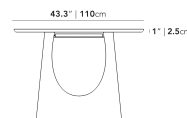

### Details

- Choice of walnut or washed natural oak veneer
- Beveled underside edge
- Removable leaf can be stored underneath the table
- Cage storage has felt pads to protect the leaf from scratching
- Secure lock mechanism to ensure the table stays intact when the leaf is not in use
- Assembly is required

### Dimensions

79.1 in x 41.3 in x 30.1 in (Width x Depth x Height)  
All measurements are approximations.

[Assembly Instructions](#)  
[Download](#)

Arco Dining Table - Without Leaf

Arco Dining Table - With Leaf