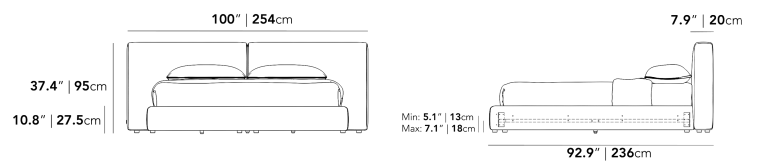

Dimensions

100 in x 92.9 in x 37.4 in (Width x Depth x Height)
All measurements are approximations.

Assembly Instructions
[Download](#)

QUEEN SIZE

KING SIZE