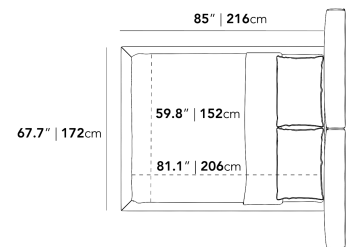

Dimensions

100 in x 92.9 in x 37.4 in (Width x Depth x Height)
All measurements are approximations.

Assembly Instructions
[Download](#)

QUEEN SIZE

KING SIZE