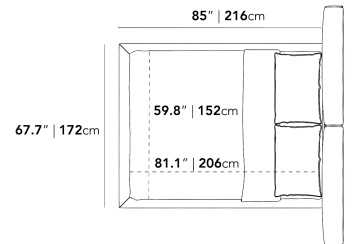

### Dimensions

100 in x 92.9 in x 37.4 in (Width x Depth x Height)  
All measurements are approximations.

Assembly Instructions  
[Download](#)

QUEEN SIZE

KING SIZE