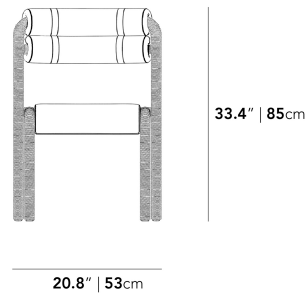

Details

- High-performance aluminum frame wrapped in polyethylene rattan
- Fast dry foam
- Leatherette straps
- UV & water-resistant fabric cushion
- Channel cushioning
- Floor protective glides

Dimensions

20.8 in x 20 in x 33.4 in (Width x Depth x Height)

Seat Height: 18.7 in

Seat Depth: 17.7 in

All measurements are approximations.

4.3" | 11cm