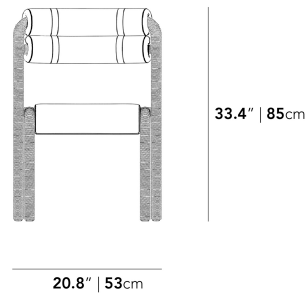

Details

- High-performance aluminum frame wrapped in polyethylene rattan
- Fast dry foam
- Leatherette straps
- UV & water-resistant fabric cushion
- Channel cushioning
- Floor protective glides

Dimensions

20.8 in x 20 in x 33.4 in (Width x Depth x Height)
 Seat Height: 18.7 in
 Seat Depth: 17.7 in
 All measurements are approximations.

4.3" | 11cm