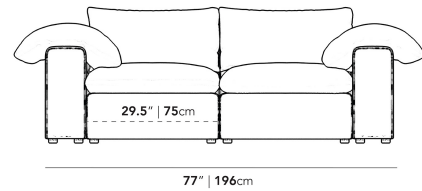

### Dimensions

77 in x 38.6 in x 22.2 in (Width x Depth x Height)  
Seat Height: 16.9 in  
Seat Depth: 23.6 in  
All measurements are approximations.

[Assembly Instructions](#)  
[Download](#)

77" | 196cm

38.6" | 98cm

38.6" | 98cm