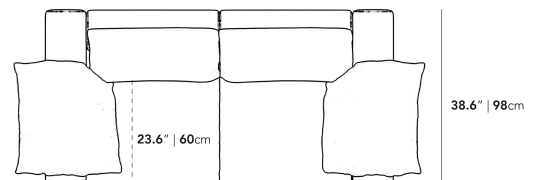

Dimensions

77 in x 38.6 in x 22.2 in (Width x Depth x Height)
Seat Height: 16.9 in
Seat Depth: 23.6 in
All measurements are approximations.

[Assembly Instructions](#)
[Download](#)

77" | 196cm

38.6" | 98cm

38.6" | 98cm