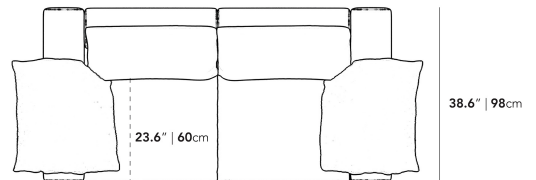

Dimensions

77 in x 38.6 in x 22.2 in (Width x Depth x Height)
Seat Height: 16.9 in
Seat Depth: 23.6 in
All measurements are approximations.

[Assembly Instructions](#)
[Download](#)

77" | 196cm

38.6" | 98cm

38.6" | 98cm