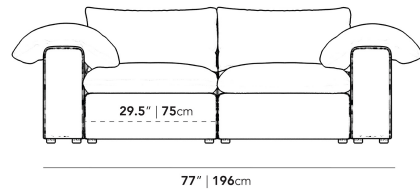

[See the entire Nuvo Collection here.](#)

Details

- Wrapped in 2-layers of foam and topped with feather cotton
- Soft Feel (Learn more about our sofa firmness [here.](#))
- Includes: 2 armrest pieces, 2 backrest pieces, and 2 ottomans
- Fully removable pillow covers allow for easy cleaning
- Round, low-profile legs
- To join the modular pieces together please use the connector pieces that are included
- Infinite configurations for adaptable home sizes
- Assembly is required

Dimensions

77 in x 38.6 in x 22.2 in (Width x Depth x Height)
Seat Height: 16.9 in
Seat Depth: 23.6 in
All measurements are approximations.

[Assembly Instructions](#)
[Download](#)

77" | 196cm

38.6" | 98cm

38.6" | 98cm