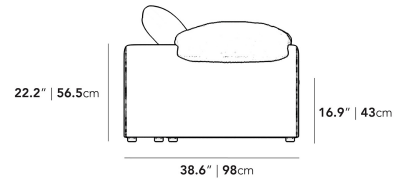

38.6" | 98cm