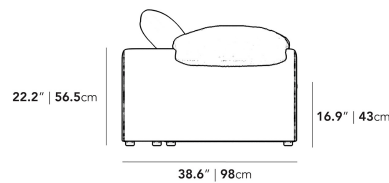

Dimensions

77 in x 38.6 in x 22.2 in (Width x Depth x Height)

Seat Height: 16.9 in

Seat Depth: 23.6 in

All measurements are approximations.

[Assembly Instructions](#)

[Download](#)

77" | 196cm

38.6" | 98cm

38.6" | 98cm