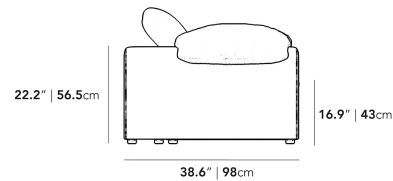

Dimensions

77 in x 38.6 in x 22.2 in (Width x Depth x Height)
Seat Height: 16.9 in
Seat Depth: 23.6 in
All measurements are approximations.

[Assembly Instructions](#)
[Download](#)

77" | 196cm

38.6" | 98cm

38.6" | 98cm