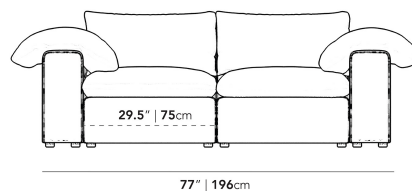

Dimensions

77 in x 38.6 in x 22.2 in (Width x Depth x Height)

Seat Height: 16.9 in

Seat Depth: 23.6 in

All measurements are approximations.

[Assembly Instructions](#)

[Download](#)

77" | 196cm

38.6" | 98cm

38.6" | 98cm