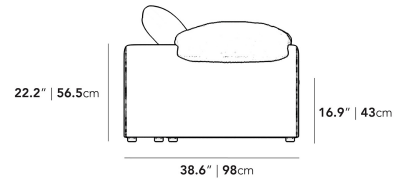

Dimensions

77 in x 38.6 in x 22.2 in (Width x Depth x Height)
Seat Height: 16.9 in
Seat Depth: 23.6 in
All measurements are approximations.

[Assembly Instructions](#)
[Download](#)

77" | 196cm

38.6" | 98cm

38.6" | 98cm