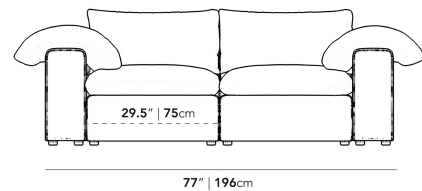

[See the entire Nuvo Collection here.](#)

Details

- Wrapped in 2-layers of foam and topped with feather cotton
- Soft Feel (Learn more about our sofa firmness [here.](#))
- Includes: 2 armrest pieces, 2 backrest pieces, and 2 ottomans
- Fully removable pillow covers allow for easy cleaning
- Round, low-profile legs
- To join the modular pieces together please use the connector pieces that are included
- Infinite configurations for adaptable home sizes
- Assembly is required

Dimensions

77 in x 38.6 in x 22.2 in (Width x Depth x Height)
Seat Height: 16.9 in
Seat Depth: 23.6 in
All measurements are approximations.

[Assembly Instructions](#)
[Download](#)

77" | 196cm

38.6" | 98cm

38.6" | 98cm