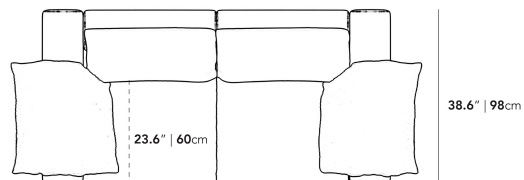

Dimensions

77 in x 38.6 in x 22.2 in (Width x Depth x Height)

Seat Height: 16.9 in

Seat Depth: 23.6 in

All measurements are approximations.

[Assembly Instructions](#)

[Download](#)

77" | 196cm

38.6" | 98cm

38.6" | 98cm