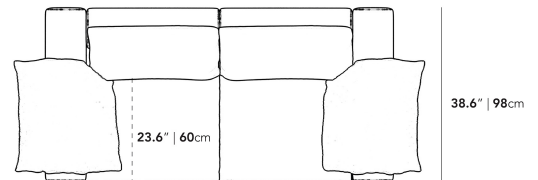

### Dimensions

77 in x 38.6 in x 22.2 in (Width x Depth x Height)  
Seat Height: 16.9 in  
Seat Depth: 23.6 in  
All measurements are approximations.

[Assembly Instructions](#)  
[Download](#)

77" | 196cm

38.6" | 98cm

38.6" | 98cm