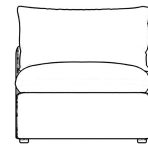

See the entire Nuvo Collection [here](#).

Details

- Wrapped in 2-layers of foam and topped with feather cotton
- Soft Feel (Learn more about our sofa firmness [here](#).)
- Round, low-profile legs
- Available as preset or custom modular configurations
- Assembly is required

Dimensions

29.5 in x 38.6 in x 22.2 in (Width x Depth x Height)

Seat Height: 16.9 in

Seat Depth: 23.6 in

All measurements are approximations.

Assembly Instructions

[Download](#)

29.5" | 75cm

38.6" | 98cm

23.6" | 60cm