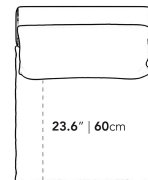

Dimensions

29.5 in x 38.6 in x 22.2 in (Width x Depth x Height)

Seat Height: 16.9 in

Seat Depth: 23.6 in

All measurements are approximations.

Assembly Instructions

[Download](#)

29.5" | 75cm

38.6" | 98cm

23.6" | 60cm