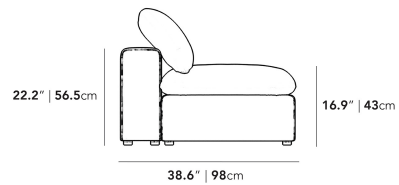

Dimensions

29.5 in x 38.6 in x 22.2 in (Width x Depth x Height)

Seat Height: 16.9 in

Seat Depth: 23.6 in

All measurements are approximations.

Assembly Instructions

[Download](#)

29.5" | 75cm

38.6" | 98cm

23.6" | 60cm