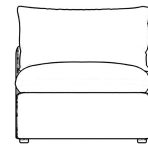

See the entire Nuvo Collection [here](#).

Details

- Wrapped in 2-layers of foam and topped with feather cotton
- Soft Feel (Learn more about our sofa firmness [here](#).)
- Round, low-profile legs
- Available as preset or custom modular configurations
- Assembly is required

Dimensions

29.5 in x 38.6 in x 22.2 in (Width x Depth x Height)

Seat Height: 16.9 in

Seat Depth: 23.6 in

All measurements are approximations.

Assembly Instructions

[Download](#)

29.5" | 75cm

22.2" | 56.5cm

16.9" | 43cm

38.6" | 98cm

23.6" | 60cm