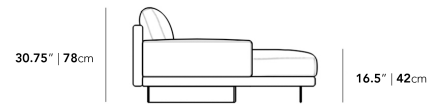

\*Assembly is optional as the Dresden Side Table is weighted and will remain in place without having to secure with screws

### Dimensions

132.5 in x 57 in x 30.75 in (Width x Depth x Height)  
All measurements are approximations.

[Assembly Instructions](#)  
[Download](#)

132.5" | 336.5cm

30.75" | 78cm

16.5" | 42cm

57" | 144.8cm

44.5" | 113cm

83" | 210.8cm

24.5" | 62cm

37.5" | 95.2cm