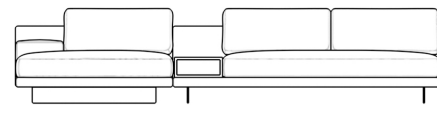

## Dresden Sectional Sofa - Clearance

Compelling in its simple yet cutting edge style, the Dresden modular collection is a bold take on contemporary design. The sleek, low profile frame is met with grand cloud-like seat cushions to create the statement making structure. The Dresden also balances the expansive seating with an interchangeable side table insert that is offered in walnut, ash, marble, and white lacquer finishes. Grounded on cast stainless steel legs with an elegant brushed finish, this piece's thoughtful composition demonstrates an exceptional opportunity for modern luxury in your home.

### Details

- Kiln-dried hardwood frame with doweled joints and reinforced corner blocks
- Soft-padded frame made with polyurethane foam wrapped in polyester fiber
- 8 gauge sinuous spring construction
- 3 layer high-density foam cushioning topped with premium 100% goose feathers
- Low profile solid stainless steel legs
- Includes 1 chaise with armrest & 1 armless sofa with walnut storage table
- Storage table in walnut veneer with push to open drawer (additional color options sold separately)
- Available as preset or custom modular configurations
- Medium Feel (Learn more about our sofa firmness here.)
- Legs require light assembly
- To join the modular pieces together please use the connector pieces that are included

\*Assembly is optional as the Dresden Side Table is weighted and will remain in place without having to secure with screws

### Dimensions

132.5 in x 57 in x 30.75 in (Width x Depth x Height)  
All measurements are approximations.

[Assembly Instructions](#)  
[Download](#)

132.5" | 336.5cm

30.75" | 78cm

16.5" | 42cm

57" | 144.8cm