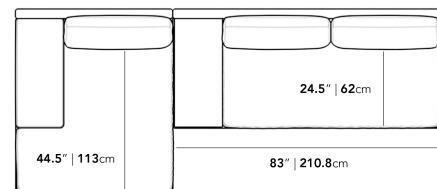

### Dimensions

132.5 in x 57 in x 30.75 in (Width x Depth x Height)  
All measurements are approximations.

[Assembly Instructions](#)  
[Download](#)

132.5" | 336.5cm

30.75" | 78cm

16.5" | 42cm

57" | 144.8cm

44.5" | 113cm

83" | 210.8cm

24.5" | 62cm

37.5" | 95.2cm