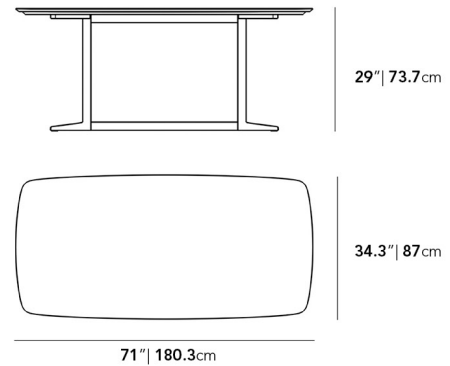

Dimensions

71 in x 34.3 in x 29 in (Width x Depth x Height)

Additional Dimensions

95 in x 34.3 in x 29 in - (95" | 241cm Size, Black Pietra Ceramic Surfaces, Black - Elaine Outdoor Base Options)

All measurements are approximations.

Elaine Outdoor Dining Table 71" | 180cm

Elaine Outdoor Dining Table 95" | 241cm