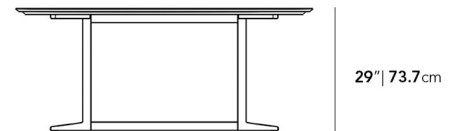

### Dimensions

71 in x 34.3 in x 29 in (Width x Depth x Height)

### Additional Dimensions

95 in x 34.3 in x 29 in - (95" | 241cm Size, Black Pietra Ceramic Surfaces, Black - Elaine Outdoor Base Options)

All measurements are approximations.

Elaine Outdoor Dining Table 71" | 180cm

Elaine Outdoor Dining Table 95" | 241cm