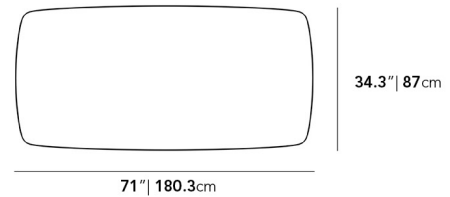

### Dimensions

71 in x 34.3 in x 29 in (Width x Depth x Height)

### Additional Dimensions

95 in x 34.3 in x 29 in - (95" | 241cm Size, Black Pietra Ceramic Surfaces, Black - Elaine Outdoor Base Options)

All measurements are approximations.

Elaine Outdoor Dining Table 71" | 180cm

Elaine Outdoor Dining Table 95" | 241cm