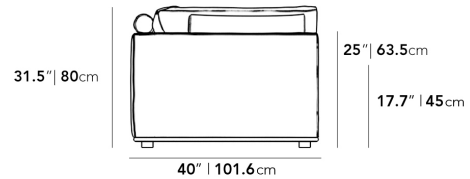

31.5" | 80cm

25" | 63.5cm

17.7" | 45cm

40" | 101.6cm