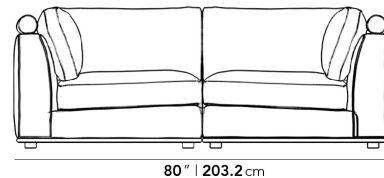

80" | 203.2cm