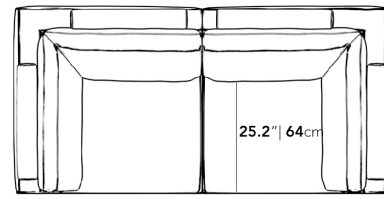

Dimensions

80 in x 40 in x 31.5 in (Width x Depth x Height)

Seat Height: 17.7 in

Seat Depth: 25.2 in

All measurements are approximations.

80" | 203.2cm

31.5" | 80cm

25" | 63.5cm

17.7" | 45cm

40" | 101.6cm

25.2" | 64cm

40" | 101.6cm