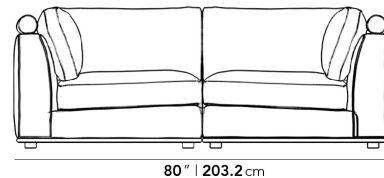

Rove Concepts

Milo Sofa - Compact - Clearance

Milo™'s subtle curves of the padded armrests add visual elegance while delivering plush and stable support for the spacious seating. Much like the grandeur of Italian design, Milo is especially suited for large luxury spaces with more width than the average sofa, providing an overall grander feel for your home. Milo is a full modular design, with add-on pieces such as an ottoman and middle section that can be seen on the Milo Modular Sectional page. Enjoy our preset configuration or customize your own design by purchasing pieces separately.

[See the entire Milo Collection here.](#)

[Learn more about the Milo design here.](#)

Details

- Kiln-dried hardwood frame with doweled joints and reinforced corner blocks
- Soft-padded frame made with polyurethane foam wrapped in polyester fiber
- 8 gauge sinuous spring construction
- 3 layer high-density foam cushioning topped with premium 100% goose feathers
- Round, low profile solid stainless steel legs
- Includes 4 throw cushions
- Available as preset or custom modular configurations
- Soft Feel (Learn more about our sofa firmness here.)
- Legs require light assembly
- Connectors not included/compatible for this collection

Dimensions

80 in x 40 in x 31.5 in (Width x Depth x Height)

Seat Height: 17.7 in

Seat Depth: 25.2 in

All measurements are approximations.

80" | 203.2cm

31.5" | 80cm

25" | 63.5cm

17.7" | 45cm

40" | 101.6cm

25.2" | 64cm

40" | 101.6cm