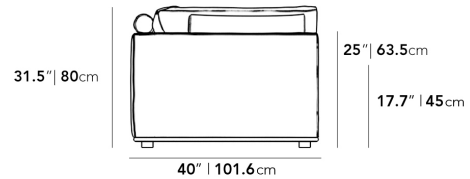

Dimensions

80 in x 40 in x 31.5 in (Width x Depth x Height)

Seat Height: 17.7 in

Seat Depth: 25.2 in

All measurements are approximations.

80" | 203.2cm

31.5" | 80cm

25" | 63.5cm

17.7" | 45cm

40" | 101.6cm

25.2" | 64cm

40" | 101.6cm