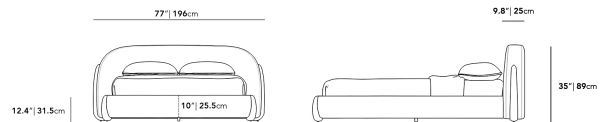

Rove Concepts

Sarina Bed

Take in the delightful and enchanting spirit of the Sarina Bed. Wrapped in a soft, luxurious material and modern walnut accents, the Sarina creates a captivating and sophisticated atmosphere.

Details

- Pine wood headboard
- California Phase 2 Compliant MDF
- Solid walnut legs
- Standard quality framing is secured with strong metal brackets
- European flexible slat system included
- 2 preinstalled adjustable slat heights
- Upholstered in durable modern fabric
- Full frame wrapped in triple-layer multi-density foam cushioning
- Approximately 3.5" or 5.5" inch mattress inset, depending on the slat height that is set
- Assembly required

Dimensions

77 in x 95 in x 35 in (Width x Depth x Height)

Additional Dimensions

93.3 in x 95 in x 35 in - (Walnut Stain Wood Finishes, King Bed Size, Alesund Modern Felt)

All measurements are approximations.

Assembly Instructions

[Download](#)

Queen Size

King Size