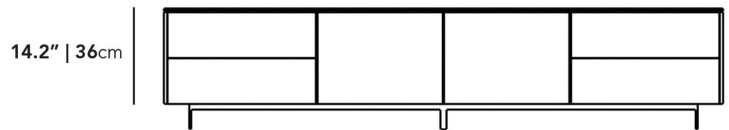

### Dimensions

86.6 in x 17.7 in x 18.7 in (Width x Depth x Height)  
All measurements are approximations.

[Assembly Instructions](#)  
[Download](#)

17.7

86.6" | 220cm

14.2" | 36cm

18.7

19.3" | 49cm    23" | 58.4cm

78.7" | 200cm

86.6" | 220cm

14.2" | 36cm

18.7" | 47.5cm

17.7" | 45cm