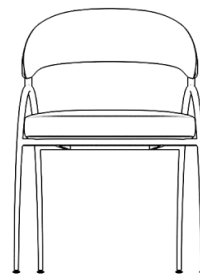

### Details

- Solid powder coated black metal legs
- High-density foam seat
- Anti-scratch gliders
- Assembly required

### Dimensions

21.6 in x 22 in x 29.9 in (Width x Depth x Height)

Seat Height: 18.5 in

Seat Depth: 18.1 in

All measurements are approximations.

21.6" | 55cm

29.9" | 76cm

22" | 56cm

18.5" | 47cm

18.5" | 47cm

18.1" | 46cm