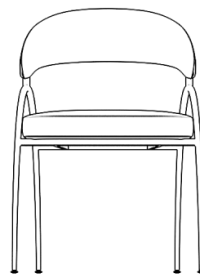

### Details

- Solid powder coated black metal legs
- High-density foam seat
- Anti-scratch gliders
- Assembly required

### Dimensions

21.6 in x 22 in x 29.9 in (Width x Depth x Height)

Seat Height: 18.5 in

Seat Depth: 18.1 in

All measurements are approximations.

21.6" | 55cm

29.9" | 76cm

22" | 56cm

18.5" | 47cm

18.5" | 47cm

18.1" | 46cm