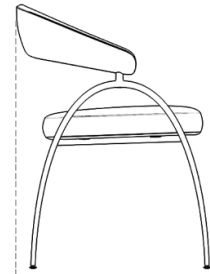

### Dimensions

21.6 in x 22 in x 29.9 in (Width x Depth x Height)

Seat Height: 18.5 in

Seat Depth: 18.1 in

All measurements are approximations.

21.6" | 55cm

29.9" | 76cm

22" | 56cm

18.5" | 47cm

18.5" | 47cm

18.1" | 46cm