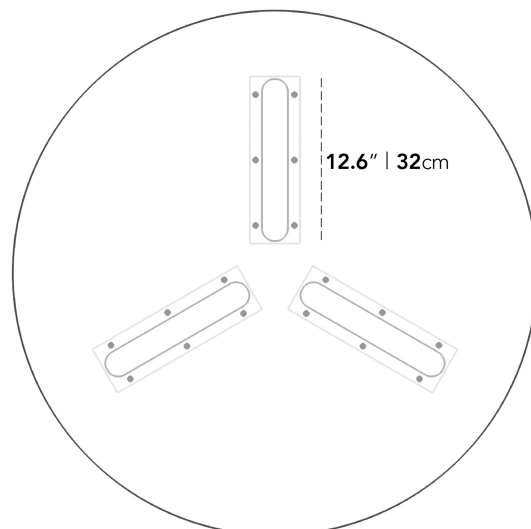

Also available in a dining table version [here](#).

Details

- Washed natural oak veneer
- California Phase 2 Compliant MDF
- Beveled underside edge
- Metal base connectors
- Plastic foot glides
- Assembly required

Dimensions

39.3 in x 39.3 in x 13 in (Width x Depth x Height)
All measurements are approximations.

[Assembly Instructions](#)
[Download](#)

13" | 33 cm

39.3" | 100 cm