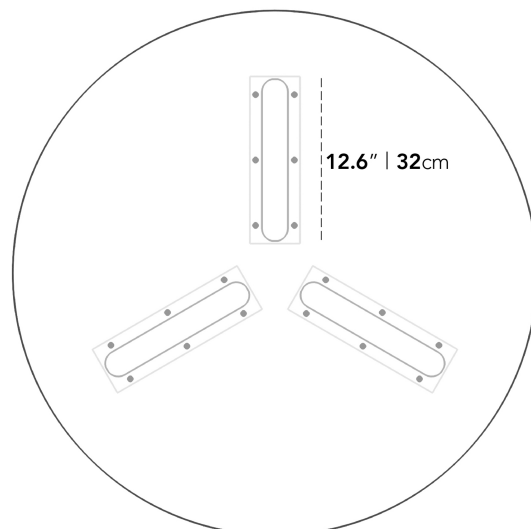

### Details

- Washed natural oak veneer
- California Phase 2 Compliant MDF
- Beveled underside edge
- Metal base connectors
- Plastic foot glides
- Assembly required

### Dimensions

39.3 in x 39.3 in x 13 in (Width x Depth x Height)  
All measurements are approximations.

[Assembly Instructions](#)  
[Download](#)

13" | 33 cm

39.3" | 100 cm