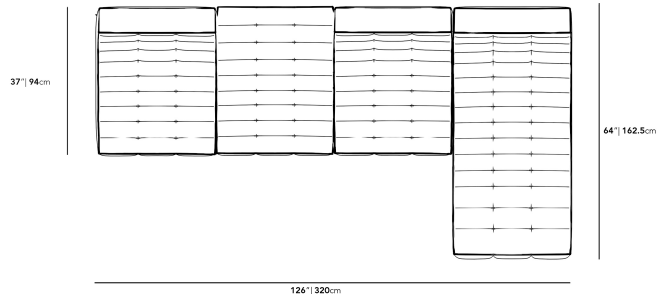

37" | 94cm

64" | 162.5cm

126" | 320cm