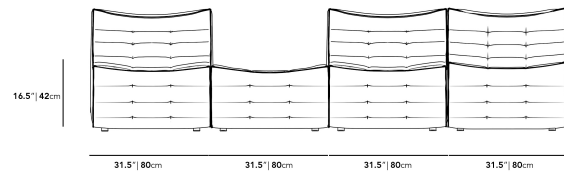

### Dimensions

126 in x 64 in x 31 in (Width x Depth x Height)

Seat Height: 16.5 in

All measurements are approximations.

31.5" | 80cm    31.5" | 80cm    31.5" | 80cm    31.5" | 80cm

31" | 78.8cm

49.6" | 128cm