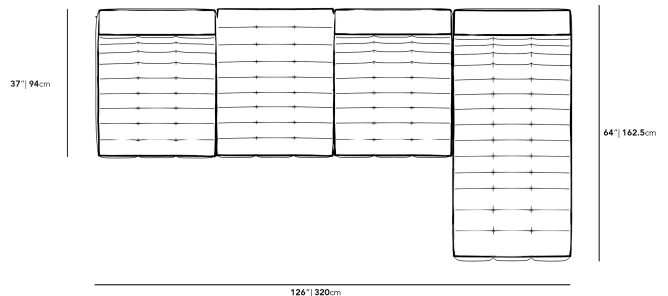

### Dimensions

126 in x 64 in x 31 in (Width x Depth x Height)

Seat Height: 16.5 in

All measurements are approximations.

31.5" | 80cm    31.5" | 80cm    31.5" | 80cm    31.5" | 80cm

31" | 78.8cm

49.6" | 128cm

37" | 94cm

64" | 162.5cm

126" | 320cm