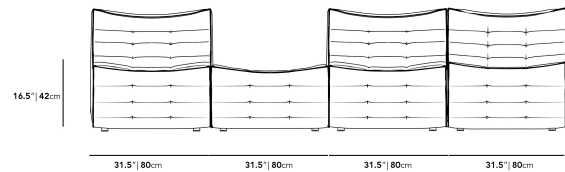

31" | 78.8cm

49.6" | 128cm