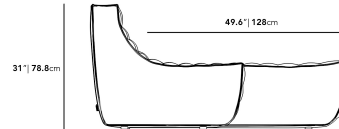

### Dimensions

126 in x 64 in x 31 in (Width x Depth x Height)

Seat Height: 16.5 in

All measurements are approximations.

31.5" | 80cm    31.5" | 80cm    31.5" | 80cm    31.5" | 80cm

31" | 78.8cm

49.6" | 128cm

37" | 94cm

64" | 162.5cm

126" | 320cm