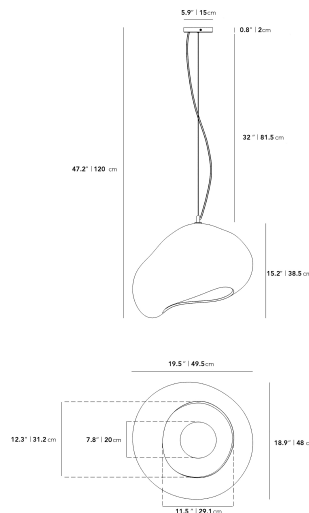

### Details

- Available in matte alabaster or matte black ceramic
- E12 socket; fits an E12bulb with a maximum of 5.9" in diameter
- Textile cord in alabaster or black
- 5-inch adjustable cord
- Hardwire cap in alabaster or black metal finish
- Hardwired fixture; professional installation recommended
- cETL certified
- [Assembly Instructions here.](#)

### Dimensions

15 in x 14.3 in x 47.2 in (Width x Depth x Height)

### Additional Dimensions

19.5 in x 18.9 in x 47.2 in - (Large Size, Matte Alabaster Finishes)

All measurements are approximations.

### Assembly Instructions

[Download](#)

Organa Pendant Large

Organa Pendant Small