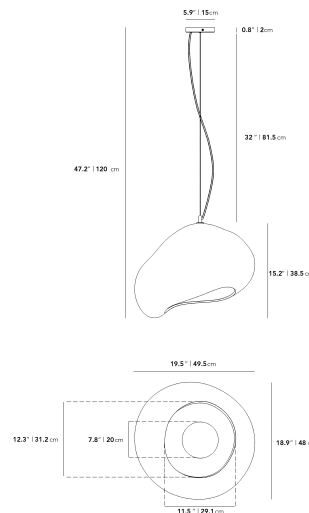

### Details

- Available in matte alabaster or matte black ceramic
- E12 socket; fits an E12bulb with a maximum of 5.9" in diameter
- Textile cord in alabaster or black
- 5-inch adjustable cord
- Hardwire cap in alabaster or black metal finish
- Hardwired fixture; professional installation recommended
- cETL certified
- [Assembly Instructions here.](#)

### Dimensions

15 in x 14.3 in x 47.2 in (Width x Depth x Height)

### Additional Dimensions

19.5 in x 18.9 in x 47.2 in - (Large Size, Matte Alabaster Finishes)

All measurements are approximations.

### Assembly Instructions

[Download](#)

Organa Pendant Large

Organa Pendant Small