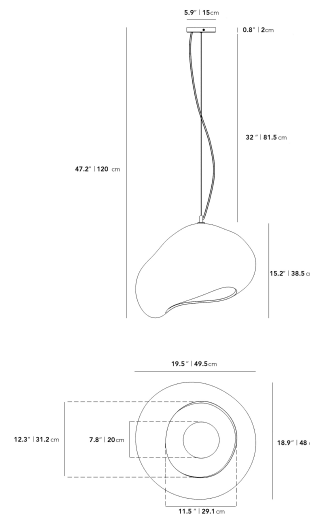

Details

- Available in matte alabaster or matte black ceramic
- E12 socket; fits an E12bulb with a maximum of 5.9" in diameter
- Textile cord in alabaster or black
- 5-inch adjustable cord
- Hardwire cap in alabaster or black metal finish
- Hardwired fixture; professional installation recommended
- cETL certified
- [Assembly Instructions here.](#)

*Please note: every piece is handcrafted by artisans and each piece will have a unique look unlike any other.

Dimensions

15 in x 14.3 in x 47.2 in (Width x Depth x Height)

Additional Dimensions

19.5 in x 18.9 in x 47.2 in - (Large Size, Matte Alabaster Finishes)

All measurements are approximations.

Assembly Instructions

[Download](#)

Organa Pendant Large

Organa Pendant Small