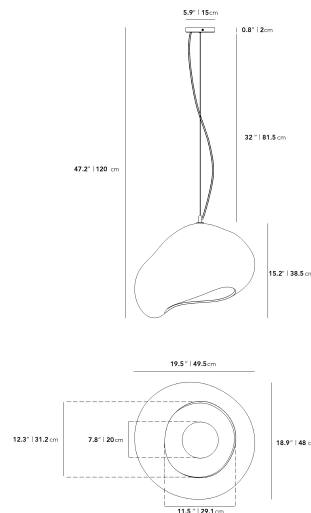

Details

- Available in matte alabaster or matte black ceramic
- E12 socket; fits an E12bulb with a maximum of 5.9" in diameter
- Textile cord in alabaster or black
- 5-inch adjustable cord
- Hardwire cap in alabaster or black metal finish
- Hardwired fixture; professional installation recommended
- cETL certified
- [Assembly Instructions here.](#)

*Please note: every piece is handcrafted by artisans and each piece will have a unique look unlike any other.

Dimensions

15 in x 14.3 in x 47.2 in (Width x Depth x Height)

Additional Dimensions

19.5 in x 18.9 in x 47.2 in - (Large Size, Matte Alabaster Finishes)

All measurements are approximations.

Assembly Instructions

[Download](#)

Organa Pendant Large

Organa Pendant Small