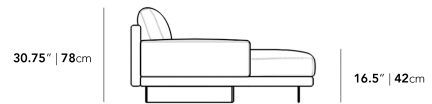

Dimensions

132.5 in x 57 in x 30.75 in (Width x Depth x Height)

All measurements are approximations.

Assembly Instructions

[Download](#)

132.5" | 336.5cm

30.75" | 78cm

16.5" | 42cm

57" | 144.8cm

44.5" | 113cm

24.5" | 62cm

83" | 210.8cm

37.5" | 95.2cm