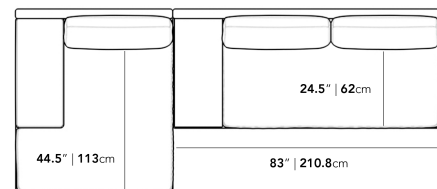

Dimensions

132.5 in x 57 in x 30.75 in (Width x Depth x Height)

All measurements are approximations.

Assembly Instructions

[Download](#)

132.5" | 336.5cm

30.75" | 78cm

16.5" | 42cm

57" | 144.8cm

44.5" | 113cm

24.5" | 62cm

83" | 210.8cm

37.5" | 95.2cm