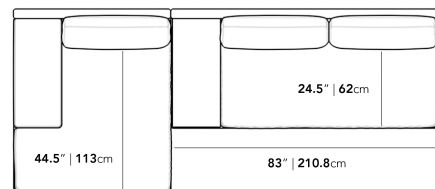

Dimensions

132.5 in x 57 in x 30.75 in (Width x Depth x Height)

All measurements are approximations.

Assembly Instructions

[Download](#)

132.5" | 336.5cm

30.75" | 78cm

16.5" | 42cm

57" | 144.8cm

44.5" | 113cm

24.5" | 62cm

83" | 210.8cm

37.5" | 95.2cm