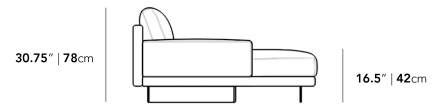

Dimensions

132.5 in x 57 in x 30.75 in (Width x Depth x Height)

All measurements are approximations.

Assembly Instructions

[Download](#)

132.5" | 336.5cm

30.75" | 78cm

16.5" | 42cm

57" | 144.8cm

44.5" | 113cm

24.5" | 62cm

83" | 210.8cm

37.5" | 95.2cm