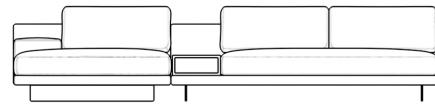

Rove Concepts

Dresden Sectional Sofa w/ Ash Veneer Side Table

Compelling in its simple yet cutting edge style, the Dresden modular collection is a bold take on contemporary design. The sleek, low profile frame is met with grand cloud-like seat cushions to create the statement making structure. The Dresden also balances the expansive seating with an interchangeable side table insert that is offered in ash, walnut, white lacquer, and marble finishes. Grounded on cast stainless steel legs with an elegant brushed finish, this piece's thoughtful composition demonstrates an exceptional opportunity for modern luxury in your home.

[See the entire Dresden Collection here.](#)

[Additional side table color options available here.](#)

[Learn more about the Dresden design here.](#)

Details

- Kiln-dried hardwood frame with doweled joints and reinforced corner blocks
- Soft-padded frame made with polyurethane foam wrapped in polyester fiber
- 8 gauge sinuous spring construction
- 3 layer high-density foam cushioning topped with premium 100% goose feathers
- Low profile solid stainless steel legs
- Includes 1 chaise with armrest & 1 armless sofa with ash veneer storage table
- Storage table in ash veneer with push to open drawer
- Available as preset or custom modular configurations
- Medium Feel (Learn more about our sofa firmness here.)
- Legs require light assembly
- To join the modular pieces together please use the connector pieces that are included

Dimensions

132.5 in x 57 in x 30.75 in (Width x Depth x Height)

All measurements are approximations.

Assembly Instructions

[Download](#)

132.5" | 336.5cm

30.75" | 78cm

16.5" | 42cm

57" | 144.8cm

44.5" | 113cm

24.5" | 62cm

83" | 210.8cm

37.5" | 95.2cm