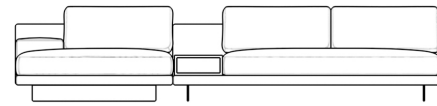

Rove Concepts

Dresden Sectional Sofa w/ Ash Veneer Side Table

Compelling in its simple yet cutting edge style, the Dresden modular collection is a bold take on contemporary design. The sleek, low profile frame is met with grand cloud-like seat cushions to create the statement making structure. The Dresden also balances the expansive seating with an interchangeable side table insert that is offered in ash, walnut, white lacquer, and marble finishes. Grounded on cast stainless steel legs with an elegant brushed finish, this piece's thoughtful composition demonstrates an exceptional opportunity for modern luxury in your home.

[See the entire Dresden Collection here.](#)

[Additional side table color options available here.](#)

[Learn more about the Dresden design here.](#)

Details

- Kiln-dried hardwood frame with doweled joints and reinforced corner blocks
- Soft-padded frame made with polyurethane foam wrapped in polyester fiber
- 8 gauge sinuous spring construction
- 3 layer high-density foam cushioning topped with premium 100% goose feathers
- Low profile solid stainless steel legs
- Includes 1 chaise with armrest & 1 armless sofa with ash veneer storage table
- Storage table in ash veneer with push to open drawer
- Available as preset or custom modular configurations
- Medium Feel (Learn more about our sofa firmness here.)
- Legs require light assembly
- To join the modular pieces together please use the connector pieces that are included

Dimensions

132.5 in x 57 in x 30.75 in (Width x Depth x Height)

All measurements are approximations.

Assembly Instructions

[Download](#)

132.5" | 336.5cm

30.75" | 78cm

16.5" | 42cm

57" | 144.8cm

44.5" | 113cm

24.5" | 62cm

83" | 210.8cm

37.5" | 95.2cm