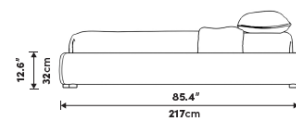

Rove Concepts

Modular Bed Frame

Indulge yourself in the smooth curves and minimal silhouette of the Modular Bed Frame. Emphasized by the sumptuously upholstered frame and low profile this Modular Bed Frame offers a sense of modern elegance in any bedroom. Pair with the Napa Headboard or Berlin Headboard for the perfect bed setup.

Details

- Larch wood and rubberwood
- California Phase 2 Compliant MDF
- Standard quality framing is secured with strong metal brackets
- European flexible slat system included
- Upholstered in durable modern fabric
- Full frame wrapped in triple layer multi-density foam cushioning
- The modular bed frame can be configured with the Napa Headboard and Berlin Headboard
- Approximately 3-inch mattress inset
- Assembly required

Dimensions

68 in x 85.4 in x 12.6 in (Width x Depth x Height)

Additional Dimensions

84 in x 85.4 in x 12.6 in - (King Bed Size, Alesund Modern Felt)

All measurements are approximations.

Assembly Instructions

[Download](#)

Queen Size

King Size