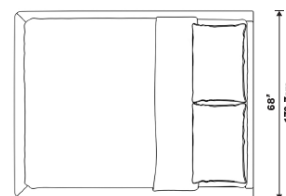

Rove Concepts

Modular Bed Frame

Indulge yourself in the smooth curves and minimal silhouette of the Modular Bed Frame. Emphasized by the sumptuously upholstered frame and low profile this Modular Bed Frame offers a sense of modern elegance in any bedroom. Pair with the Napa Headboard or Berlin Headboard for the perfect bed setup.

Details

- Larch wood and rubberwood
- California Phase 2 Compliant MDF
- Standard quality framing is secured with strong metal brackets
- European flexible slat system included
- Upholstered in durable modern fabric
- Full frame wrapped in triple layer multi-density foam cushioning
- The modular bed frame can be configured with the Napa Headboard and Berlin Headboard
- Approximately 3-inch mattress inset
- Assembly required

Dimensions

68 in x 85.4 in x 12.6 in (Width x Depth x Height)

Additional Dimensions

84 in x 85.4 in x 12.6 in - (King Bed Size, Alesund Modern Felt)

All measurements are approximations.

Assembly Instructions

[Download](#)

Queen Size

King Size