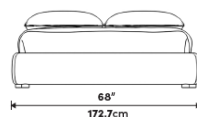

### Dimensions

68 in x 85.4 in x 12.6 in (Width x Depth x Height)

#### Additional Dimensions

84 in x 85.4 in x 12.6 in - (King Bed Size, Alesund Modern Felt)

All measurements are approximations.

### Queen Size

### King Size