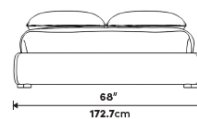

### Dimensions

68 in x 85.4 in x 12.6 in (Width x Depth x Height)

### Additional Dimensions

84 in x 85.4 in x 12.6 in - (King Bed Size, Alesund Modern Felt)

All measurements are approximations.

### Queen Size

### King Size