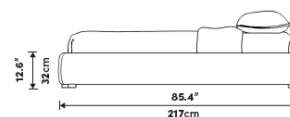

Rove Concepts

Modular Bed Frame

Indulge yourself in the smooth curves and minimal silhouette of the Modular Bed Frame. Emphasized by the sumptuously upholstered frame and low profile this Modular Bed Frame offers a sense of modern elegance in any bedroom. Pair with the Napa Headboard or Berlin Headboard for the perfect bed setup.

Details

- Larch wood and rubberwood
- California Phase 2 Compliant MDF
- Standard quality framing is secured with strong metal brackets
- European flexible slat system included
- Upholstered in durable modern fabric
- Full frame wrapped in triple layer multi-density foam cushioning
- The modular bed frame can be configured with the Napa Headboard and Berlin Headboard
- Approximately 3-inch mattress inset
- Assembly required

Dimensions

68 in x 85.4 in x 12.6 in (Width x Depth x Height)

Additional Dimensions

84 in x 85.4 in x 12.6 in - (King Bed Size, Alesund Modern Felt)

All measurements are approximations.

Assembly Instructions

[Download](#)

Queen Size

King Size