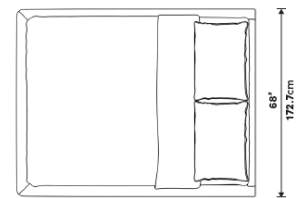

Rove Concepts

Modular Bed Frame

Indulge yourself in the smooth curves and minimal silhouette of the Modular Bed Frame. Emphasized by the sumptuously upholstered frame and low profile this Modular Bed Frame offers a sense of modern elegance in any bedroom. Pair with the Napa Headboard or Berlin Headboard for the perfect bed setup.

Details

- Larch wood and rubberwood
- California Phase 2 Compliant MDF
- Standard quality framing is secured with strong metal brackets
- European flexible slat system included
- Upholstered in durable modern fabric
- Full frame wrapped in triple layer multi-density foam cushioning
- The modular bed frame can be configured with the Napa Headboard and Berlin Headboard
- Approximately 3-inch mattress inset
- Assembly required

Dimensions

68 in x 85.4 in x 12.6 in (Width x Depth x Height)

Additional Dimensions

84 in x 85.4 in x 12.6 in - (King Bed Size, Alesund Modern Felt)

All measurements are approximations.

Assembly Instructions

[Download](#)

Queen Size

King Size