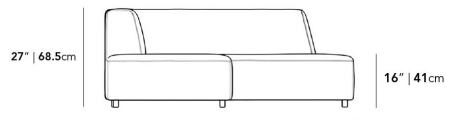

We recommend our custom-fit outdoor covers (sold separately) to protect and ensure lasting durability for years of use. Find your product here.

Dimensions

113 in x 68.5 in x 27 in (Width x Depth x Height)
All measurements are approximations.

113" | 287cm

27" | 68.5cm

16" | 41cm

68.5" | 174cm

34.3" | 87cm

23.6" | 60cm

68.5" | 174cm

34.3" | 87cm