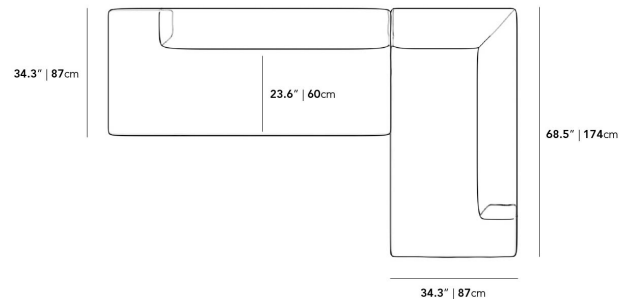

We recommend our custom-fit outdoor covers (sold separately) to protect and ensure lasting durability for years of use. Find your product here.

Dimensions

113 in x 68.5 in x 27 in (Width x Depth x Height)
All measurements are approximations.

113" | 287cm

27" | 68.5cm

16" | 41cm

68.5" | 174cm

34.3" | 87cm

23.6" | 60cm

68.5" | 174cm

34.3" | 87cm