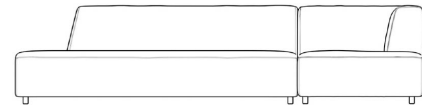

Rove Concepts

Mika Outdoor Sectional Sofa

Discover an atmosphere of relaxation and refinement with our Mika Outdoor Sectional Sofa. Featuring distinctive plush angles and linger-worthy seats, wrapped in UV resistant fabric the Mika evokes a sense of grace and sophistication. Grounded by low profile metal legs, our Mika Modular Collection was made for laid-back, inviting entertaining.

See the entire [Outdoor Mika Collection](#) here.

Pair with the [Mika Outdoor Coffee Table](#) here.

Details

- Fast dry foam
- High performance aluminum frame
- Fade resistant black powder coated finish
- UV resistant fabric seat
- Includes one 3-seater piece and one arm piece
- Available as preset or custom modular configurations
- Firm Feel (Learn more about our sofa firmness here.)
- Legs require light assembly
- Connectors not included/compatible for this collection

We recommend our custom-fit outdoor covers (sold separately) to protect and ensure lasting durability for years of use. Find your product here.

Dimensions

113 in x 68.5 in x 27 in (Width x Depth x Height)
All measurements are approximations.