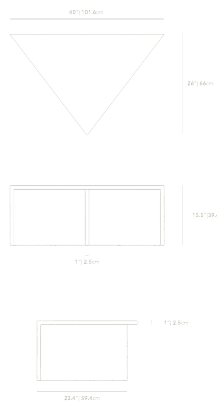

Dimensions

52 in x 40 in x 15.5 in (Width x Depth x Height)
All measurements are approximations.

Terra Modular Coffee Table Deluxe High

Terra Modular Coffee Table Deluxe Low