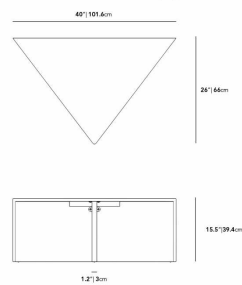

Also available separately in the low size here.

Also available separately in the high size here.

Details

- Choice of white or black marble top
- White and black marble available with a brushed brass leg
- Available as a set
- Marble top finished with a natural sealant
- This product will be shipped in a wooden crate, tools are recommended for unboxing

Natural markings and spots may vary

Dimensions

52 in x 40 in x 15.5 in (Width x Depth x Height)
All measurements are approximations.

Terra Modular Coffee Table Brass Leg High

Terra Modular Coffee Table Brass Leg Low