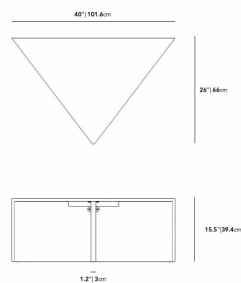

Also available separately in the low size here.

Also available separately in the high size here.

Details

- Choice of white or black marble top
- White and black marble available with a brushed brass leg
- Available as a set
- Marble top finished with a natural sealant
- This product will be shipped in a wooden crate, tools are recommended for unboxing

Natural markings and spots may vary

Dimensions

52 in x 40 in x 15.5 in (Width x Depth x Height)
All measurements are approximations.

Terra Modular Coffee Table Brass Leg High

Terra Modular Coffee Table Brass Leg Low