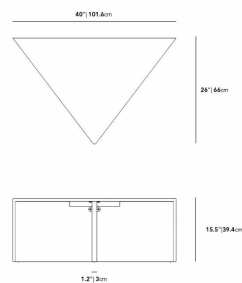

Also available separately in the low size here.

Also available separately in the high size here.

### Dimensions

52 in x 40 in x 15.5 in (Width x Depth x Height)  
All measurements are approximations.

Terra Modular Coffee Table Brass Leg High

Terra Modular Coffee Table Brass Leg Low