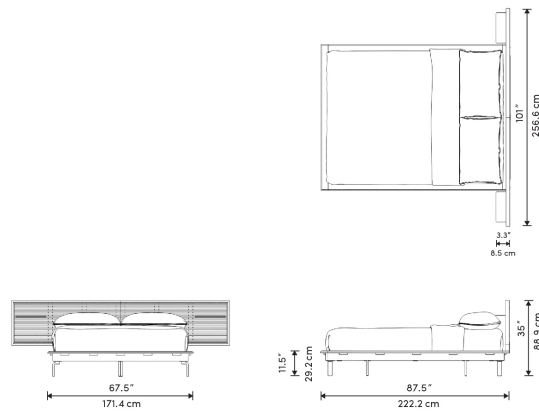

\*Mattress shown in images is 12" thick

### Dimensions

101 in x 87.5 in x 35 in (Width x Depth x Height)  
All measurements are approximations.

### Queen Size

### King Size