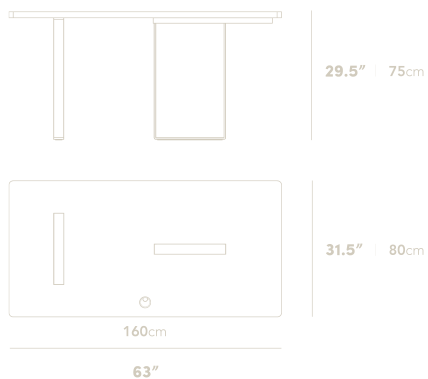

Dimensions

63 in x 31.5 in x 29.5 in (Width x Depth x Height)

Additional Dimensions

88 in x 43 in x 29.5 in - (Walnut Veneer Finishes, 88" x 43" Size, Viola Marble Surface)

All measurements are approximations.

Augustus Desk 63"

Augustus Desk 88"