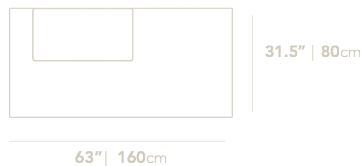

Dimensions

63 in x 31.5 in x 29.5 in (Width x Depth x Height)

Additional Dimensions

88 in x 43 in x 29.5 in - (Walnut Veneer Finishes, 88" x 43" Size, Viola Marble Surface)

All measurements are approximations.

63"

29.5" | 75cm

31.5" | 80cm

63" | 160cm

88"

29.5" | 75cm

43" | 109.2cm

88" | 223.5cm