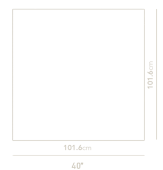

### Dimensions

40 in x 40 in x 9.4 in (Width x Depth x Height)

#### Additional Dimensions

60 in x 40 in x 9.4 in - (Matte Black - Liza Coffee Table Base Options, 40" x 60" | 102 x 152cm Size, Viola Marble Surfaces)

60 in x 40 in x 9.4 in - (Matte Black - Liza Coffee Table Base Options, 40" x 60" | 102 x 152cm Size, White Travertine Surfaces)

60 in x 40 in x 9.4 in - (Matte Black - Liza Coffee Table Base Options, 40" x 60" | 102 x 152cm Size, Silver Travertine Surfaces)

All measurements are approximations.

### Assembly Instructions

[Download](#)

Liza Coffee Table Indoor - 40x40

Liza Coffee Table Indoor - 60x40