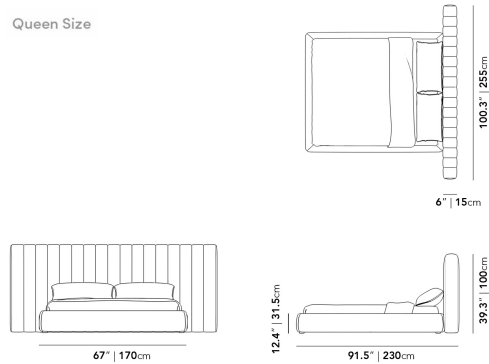

Assembly Instructions

[Download](#)

Queen Size