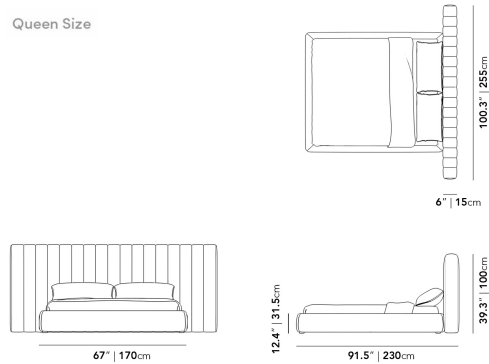

[Explore our entire Berlin Modular Collection here.](#)

Details

- Larch wood and rubberwood headboard
- California Phase 2 Compliant MDF
- Standard quality framing is secured with strong metal brackets
- European flexible slat system included
- Upholstered in durable modern fabric
- Channel tufted headboard
- Headboard can be mounted to the wall for security, using walnut-stained wall cleats. Please note, white glove delivery does not include installation of wall mounts using french cleats.
- Includes 4 white foot protectors for headboard
- Full frame wrapped in triple layer multi-density foam cushioning
- Approximately 3-inch mattress inset
- Assembly required

*Mattress shown in images is 11" thick

Dimensions

100.3 in x 91.5 in x 39.3 in (Width x Depth x Height)
All measurements are approximations.

Assembly Instructions

[Download](#)

Queen Size

King Size