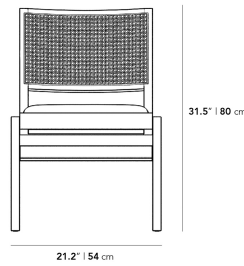

This item is not manufactured by or affiliated with the original designer(s) and associated parties.

Dimensions

21.2 in x 21.6 in x 31.5 in (Width x Depth x Height)

Seat Height: 17.9 in

Seat Depth: 18.7 in

All measurements are approximations.

Upholstery Seating:

Cane Seating: