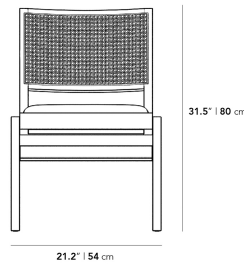

Upholstery Seating: