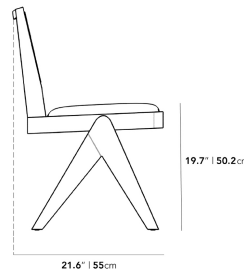

Upholstery Seating: