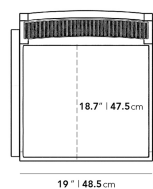

Upholstery Seating: