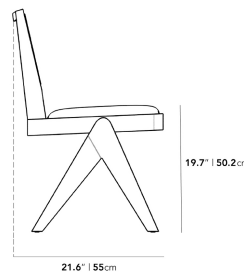

Dimensions

20.8 in x 19.5 in x 31.6 in (Width x Depth x Height)

Seat Height: 19.8 in

Seat Depth: 19.1 in

All measurements are approximations.

Upholstery Seating:

Cane Seating: