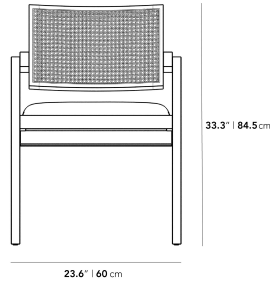

This item is not manufactured by or affiliated with the original designer(s) and associated parties.

Dimensions

23.6 in x 22.8 in x 33.3 in (Width x Depth x Height)

Seat Height: 18 in

Seat Depth: 19.3 in

Arm Height: 26.8 in

All measurements are approximations.

Upholstery Seating:

Cane Seating: