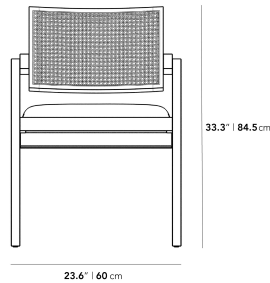

This item is not manufactured by or affiliated with the original designer(s) and associated parties.

Dimensions

23.6 in x 22.8 in x 33.3 in (Width x Depth x Height)

Seat Height: 19.8 in

Seat Depth: 19.3 in

Arm Height: 26.8 in

All measurements are approximations.

Upholstery Seating:

Cane Seating: