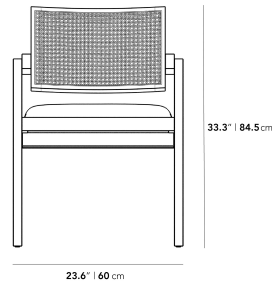

This item is not manufactured by or affiliated with the original designer(s) and associated parties.

Dimensions

23.6 in x 22.8 in x 33.3 in (Width x Depth x Height)

Seat Height: 19.8 in

Seat Depth: 19.3 in

Arm Height: 26.8 in

All measurements are approximations.

Upholstery Seating:

Cane Seating: