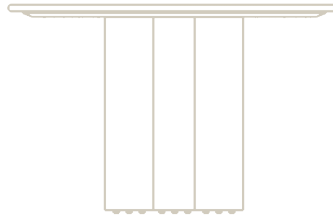

Rove Concepts

Maximus Round Table

Like the remarkable architecture of Ancient Rome, the Maximus Round Table astonishes with its sublime silhouette. Characterized by the three pillars and sumptuous materials, the Maximus transcends the limits of modern design.

[Learn more about black label collection here.](#)

[Shop all black label collection here.](#)

Details

- White travertine
- Unsealed and finished with oil
- Beveled edge
- Rounded edges at bottom of the legs
- Includes three footpads
- Available in one size
- Assembly required
- This product will be shipped in a wooden crate, tools are recommended for unboxing
- Natural markings and spots may vary

Dimensions

48 in x 48 in x 30.1 in (Width x Depth x Height)
All measurements are approximations.

Assembly Instructions

[Download](#)

48"

30.1" | 76.5cm

48" | 122cm