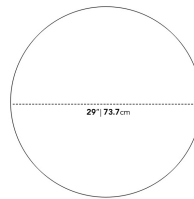

### Dimensions

29 in x 29 in x 11 in (Width x Depth x Height)

### Additional Dimensions

36 in x 36 in x 11 in - (36" | 91cm Size, Black Concrete Surfaces)

All measurements are approximations.

Gallus Coffee Table 29"

Gallus Coffee Table 36"