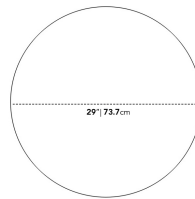

*Due to the nature of the concrete features there may be slight variations in color and finish.

Dimensions

29 in x 29 in x 11 in (Width x Depth x Height)

Additional Dimensions

36 in x 36 in x 11 in - (36" | 91cm Size, Black Concrete Surfaces)

All measurements are approximations.

Gallus Coffee Table 29"

Gallus Coffee Table 36"