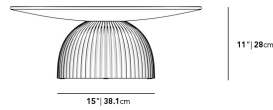

### Dimensions

29 in x 29 in x 11 in (Width x Depth x Height)

### Additional Dimensions

36 in x 36 in x 11 in - (36" | 91cm Size, Black Concrete Surfaces)

All measurements are approximations.

Gallus Coffee Table 29"

Gallus Coffee Table 36"