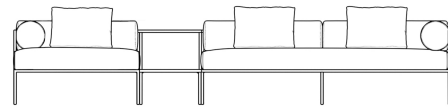

Rove Concepts

Everett Outdoor Sectional Sofa

Surround yourself with the tranquil feel of the Everett Outdoor Sectional Sofa. With its contemporary silhouette and sumptuous cushioning, the Everett inspires an atmosphere of modern elegance in any outdoor living space. Enjoy as a preset configuration or customize your own design by purchasing pieces separately.

Explore our entire Everett Outdoor Collection here.

Details

- High performance aluminum frame
- Choose from black or white fade resistant powder coated finish
- Rustproof
- Maximum temperature 200°F
- Fast dry foam cushion
- UV resistant fabric
- Removable cushions
- Firm Feel (Learn more about our sofa firmness here.)
- Light assembly required
- Includes one 2-seater piece, one corner piece, one ottoman, one side table, three back cylinder cushions, two arm cylinder cushions, and three throw pillows

Dimensions

136.4 in x 58.5 in x 25.6 in (Width x Depth x Height)
All measurements are approximations.

136.4" | 346.5cm

25.6" | 65cm

16.9" | 42.9cm

58.5" | 148.5cm

58.5" | 148.5cm

29.5" | 75cm