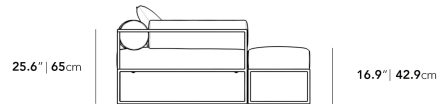

Dimensions

136.4 in x 58.5 in x 25.6 in (Width x Depth x Height)
All measurements are approximations.

136.4" | 346.5cm

58.5" | 148.5cm

58.5" | 148.5cm

29.5" | 75cm

39" | 99cm