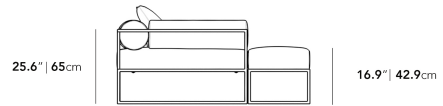

### Dimensions

136.4 in x 58.5 in x 25.6 in (Width x Depth x Height)  
All measurements are approximations.

136.4" | 346.5cm

25.6" | 65cm

16.9" | 42.9cm

58.5" | 148.5cm

58.5" | 148.5cm

29.5" | 75cm