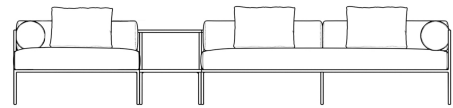

## Everett Outdoor Sectional Sofa

Surround yourself with the tranquil feel of the Everett Outdoor Sectional Sofa. With its contemporary silhouette and sumptuous cushioning, the Everett inspires an atmosphere of modern elegance in any outdoor living space. Enjoy as a preset configuration or customize your own design by purchasing pieces separately.

### Dimensions

136.4 in x 58.5 in x 25.6 in (Width x Depth x Height)  
All measurements are approximations.

136.4" | 346.5cm

25.6" | 65cm

16.9" | 42.9cm

58.5" | 148.5cm

58.5" | 148.5cm

29.5" | 75cm