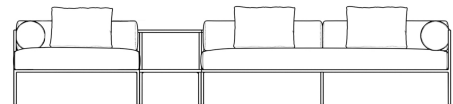

Rove Concepts

Everett Outdoor Sectional Sofa

Surround yourself with the tranquil feel of the Everett Outdoor Sectional Sofa. With its contemporary silhouette and sumptuous cushioning, the Everett inspires an atmosphere of modern elegance in any outdoor living space. Enjoy as a preset configuration or customize your own design by purchasing pieces separately.

Explore our entire Everett Outdoor Collection here.

Details

- High performance aluminum frame
- Choose from black or white fade resistant powder coated finish
- Rustproof
- Maximum temperature 200°F
- Fast dry foam cushion
- UV resistant fabric
- Removable cushions
- Firm Feel (Learn more about our sofa firmness here.)
- Light assembly required
- Includes one 2-seater piece, one corner piece, one ottoman, one side table, three back cylinder cushions, two arm cylinder cushions, and three throw pillows

Dimensions

136.4 in x 58.5 in x 25.6 in (Width x Depth x Height)
All measurements are approximations.

136.4" | 346.5cm

58.5" | 148.5cm

58.5" | 148.5cm

29.5" | 75cm

39" | 99cm