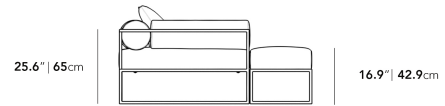

Dimensions

136.4 in x 58.5 in x 25.6 in (Width x Depth x Height)
All measurements are approximations.

136.4" | 346.5cm

58.5" | 148.5cm

58.5" | 148.5cm

29.5" | 75cm

39" | 99cm