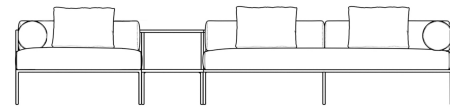

Rove Concepts

Everett Outdoor Sectional Sofa

Surround yourself with the tranquil feel of the Everett Outdoor Sectional Sofa. With its contemporary silhouette and sumptuous cushioning, the Everett inspires an atmosphere of modern elegance in any outdoor living space. Enjoy as a preset configuration or customize your own design by purchasing pieces separately.

Explore our entire Everett Outdoor Collection here.

Details

- High performance aluminum frame
- Choose from black or white fade resistant powder coated finish
- Rustproof
- Maximum temperature 200°F
- Fast dry foam cushion
- UV resistant fabric
- Removable cushions
- Firm Feel (Learn more about our sofa firmness here.)
- Light assembly required
- Includes one 2-seater piece, one corner piece, one ottoman, one side table, three back cylinder cushions, two arm cylinder cushions, and three throw pillows

Dimensions

136.4 in x 58.5 in x 25.6 in (Width x Depth x Height)
All measurements are approximations.

136.4" | 346.5cm

58.5" | 148.5cm

58.5" | 148.5cm

29.5" | 75cm

39" | 99cm